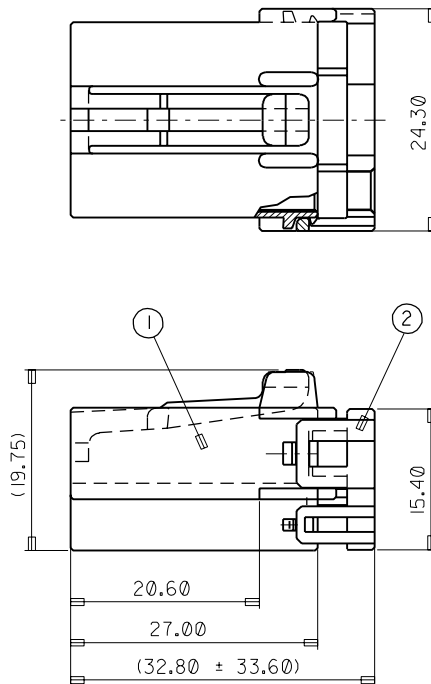

DO NOT SCALE DRAWING
DIMENSION IN METRIC

B

C

PROJECT NO.

SIMILAR ITEM

DWG. NO.
SD 35274-0311

8

7

6

5

4

3

2

MX-A3

	P/NO.	PART NAME	MATERIAL
①	35274-0391	POWERMATE SP FEMALE HSG 3P	PBT BLACK COLOR
②	35275-0380	POWERMATE SP FEMALE TPA 3P	PBT NATURAL COLOR

• APPLICABLE TERMINAL : 35427-97** , 98** , 99**
35430-1700, 1800, 1900

NEW RELEASE EC NO. KOR1938-0085 DRWN: J.K OH 98.6.2 CHK: J.K OH 98.6.2 APPR:	DESCRIPTION	MAJOR
		CRITICAL
REV		

	GENERAL TOLERANCES: (UNLESS SPECIFIED)	
	mm	INCH
4 PLACES	±0.	±.
3 PLACES	±0.	±.
2 PLACES	±0.3	±.
1 PLACE	±0.	±.
ANGULAR: ±3 °		
DRAFT WHERE APPLICABLE MUST REMAIN WITHIN DIMENSIONS		

SCALE 2 : 1	DESIGN UNITS <input checked="" type="checkbox"/> mm <input type="checkbox"/> INCH
DRAWN BY & DATE 970922 J.K.OH	
CHECKED BY & DATE	
APPROVED BY & DATE	
CAD FILENAME	

DIMENSIONS: <input type="checkbox"/> mm <input type="checkbox"/> INCH <input checked="" type="checkbox"/> mm ONLY		SHT	REV
THIRD ANGLE PROJECTION		REVISE ON CAD ONLY	
TITLE: POWERMATE SP FEMALE ASS'Y 3P			
 MOLEX INCORPORATED KOREA			
MATERIAL NO. 352-74-0311	DRAWING NO. SD 35274-0311	SHEET NO. 1/1	
THIS DRAWING CONTAINS INFORMATION THAT IS PROPRIETARY TO MOLEX INCORPORATED AND SHOULD NOT BE USED WITHOUT WRITTEN PERMISSION.		SIZE B	