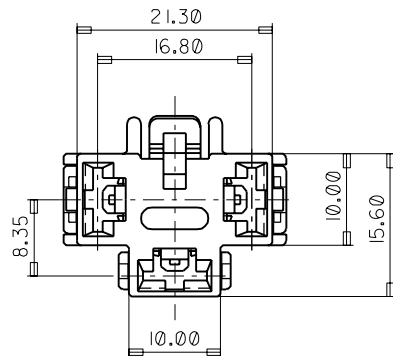

DO NOT SCALE DRAWING
DIMENSION IN METRIC

B

C

PROJECT NO.

SIMILAR ITEM

DWG. NO.
SD 35274-0311

8

7

6

5

4

3

2

MX-A3

	P/NO.	PART NAME	MATERIAL
①	35274-0391	POWERMATE SP FEMALE HSG 3P	PBT BLACK COLOR
②	35275-0380	POWERMATE SP FEMALE TPA 3P	PBT NATURAL COLOR

• APPLICABLE TERMINAL : 35427-97** , 98** , 99**
35430-1700, 1800, 1900

NEW RELEASE EC NO. KOR1938-0085 DRWN: J.K OH 98.6.2 CHK: J.K OH 98.6.2 APPR:	DESCRIPTION	MAJOR
		CRITICAL
REV		

	GENERAL TOLERANCES: (UNLESS SPECIFIED)	
	mm	INCH
4 PLACES	±0.	±.
3 PLACES	±0.	±.
2 PLACES	±0.3	±.
1 PLACE	±0.	±.
ANGULAR: ±3 °		
DRAFT WHERE APPLICABLE MUST REMAIN WITHIN DIMENSIONS		

SCALE 2 : 1	DESIGN UNITS <input checked="" type="checkbox"/> mm <input type="checkbox"/> INCH
DRAWN BY & DATE 970922 J.K.OH	
CHECKED BY & DATE	
APPROVED BY & DATE	
CAD FILENAME	

DIMENSIONS: <input type="checkbox"/> mm <input type="checkbox"/> INCH <input checked="" type="checkbox"/> mm ONLY		SHT	REV
THIRD ANGLE PROJECTION		REVISE ON CAD ONLY	
TITLE: POWERMATE SP FEMALE ASS'Y 3P			
 MOLEX INCORPORATED KOREA			
MATERIAL NO. 352-74-0311	DRAWING NO. SD 35274-0311	SHEET NO. 1/1	
THIS DRAWING CONTAINS INFORMATION THAT IS PROPRIETARY TO MOLEX INCORPORATED AND SHOULD NOT BE USED WITHOUT WRITTEN PERMISSION.		SIZE B	