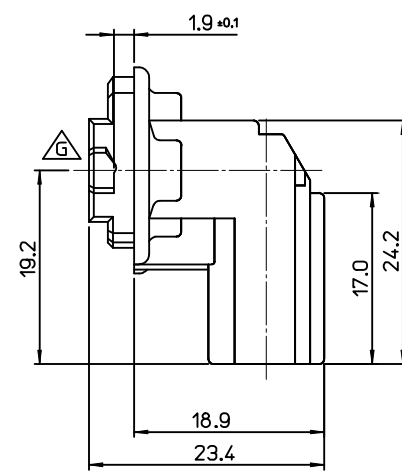

SECTION A-A
(SCALE 4:1)

<NOTE>

- 1. ASSEMBLY PART NO. : 35343-021*
- 2. MATERIAL

NO.	PART NAME	PART NO.	MATERIAL	REMARK	Q'TY
1	SOCKET PLUG	35343-029*	POLYAMIDE(PA66)	GRAY/BLACK	1
2	TERMINAL	35077-6200	COPPER ALLOY	UN-PLATED	1
		35077-6100			1
3	BULB	-	-	12V W5W/W16W	1

3. 'F' DIMENSION (W16W) : 15.5mm

MATERIAL NO.	ENG NO.	COLOR
353430210	35343-0210	GRAY
353430211	35343-0211	BLACK

ADDED OPTION
EC NO: KTR2015-0125
DRWN:JKSE001 2015/06/26
CHKD:
APPR: JHBAE 2015/07/21

QUALITY SYMBOLS
▽=0
▽=0

GENERAL TOLERANCES (UNLESS SPECIFIED)	
mm	INCH
4 PLACES ± ---	± ---
3 PLACES ± ---	± ---
2 PLACES ± ---	± ---
1 PLACE ± 0.25	± ---
ANGULAR ± 1 °	

DRAFT WHERE APPLICABLE
MUST REMAIN
WITHIN DIMENSIONS

DIMENSION STYLE	
MM ONLY	
DRAWN BY	DATE
KSKIM	1996/01/05
CHECKED BY	DATE
JKOH	1996/01/05
APPROVED BY	DATE
CWLEE	1996/01/05
MATERIAL NO.	DOCUMENT NO.
SEE TABLE	SD-35343-001
SIZE	
A3	

SCALE	DESIGN UNITS	THIRD ANGLE PROJECTION
2:1	METRIC	☐
TITLE HMS BULB CONN. HEADER		
MOLEX INCORPORATED		
DOCUMENT NO. SD-35343-001		SHEET NO. 1 OF 1
THIS DRAWING CONTAINS INFORMATION THAT IS PROPRIETARY TO MOLEX INCORPORATED AND SHOULD NOT BE USED WITHOUT WRITTEN PERMISSION		