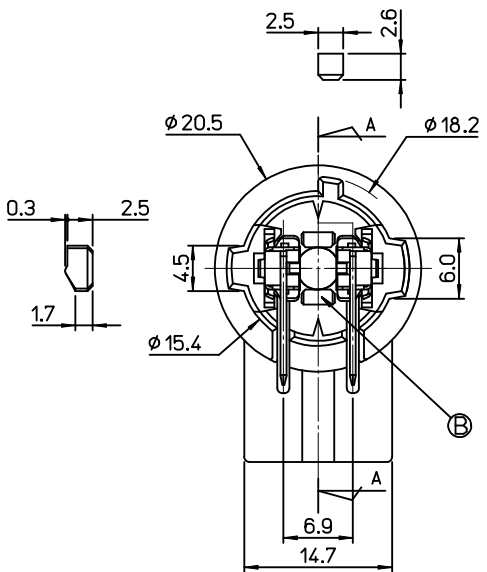

SECTION A-A
(SCALE 4:1)

<NOTE>

- 1. ASSEMBLY PART NO. : 35343-021*
- 2. MATERIAL

NO.	PART NAME	PART NO.	MATERIAL	REMARK	Q'TY
1	SOCKET PLUG	35343-029*	POLYAMIDE(PA66)	GRAY/BLACK	1
2	TERMINAL	35077-6200	COPPER ALLOY	UN-PLATED	1
		35077-6100			1
3	BULB	-	-	12V W5W/W16W	1

3. 'F' DIMENSION (W16W) : 15.5mm

MATERIAL NO.	ENG NO.	COLOR
353430210	35343-0210	GRAY
353430211	35343-0211	BLACK

ADDED OPTION
EC NO: KTR2015-0125
DRWN:JKSE001 2015/06/26
CHKD:
APPR: JHBAE 2015/07/21

QUALITY SYMBOLS
▽=0
▽=0

GENERAL TOLERANCES (UNLESS SPECIFIED)	
mm	INCH
4 PLACES ± ---	± ---
3 PLACES ± ---	± ---
2 PLACES ± ---	± ---
1 PLACE ± 0.25	± ---
ANGULAR ± 1 °	

DRAFT WHERE APPLICABLE
MUST REMAIN
WITHIN DIMENSIONS

DIMENSION STYLE	
MM ONLY	
DRAWN BY	DATE
KSKIM	1996/01/05
CHECKED BY	DATE
JKOH	1996/01/05
APPROVED BY	DATE
CWLEE	1996/01/05
MATERIAL NO.	DOCUMENT NO.
SEE TABLE	SD-35343-001
SIZE	
A3	

SCALE	DESIGN UNITS	THIRD ANGLE PROJECTION
2:1	METRIC	☐
TITLE HMS BULB CONN. HEADER		
MOLEX INCORPORATED		
DOCUMENT NO. SD-35343-001		SHEET NO. 1 OF 1
THIS DRAWING CONTAINS INFORMATION THAT IS PROPRIETARY TO MOLEX INCORPORATED AND SHOULD NOT BE USED WITHOUT WRITTEN PERMISSION		