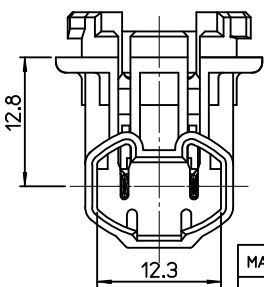

SECTION A-A
(SCALE 4:1)

<NOTE>

- 1. ASSEMBLY PART NO. : 35343-021*
- 2. MATERIAL

NO.	PART NAME	PART NO.	MATERIAL	REMARK	Q'TY
1	SOCKET PLUG	35343-029*	POLYAMIDE(PA66)	GRAY/BLACK	1
2	TERMINAL	35077-6200	COPPER ALLOY	UN-PLATED	1
		35077-6100			1
3	BULB	-	-	12V W5W/W16W	1

3. 'F' DIMENSION (W16W) : 15.5mm

MATERIAL NO.	ENG NO.	COLOR
353430210	35343-0210	GRAY
353430211	35343-0211	BLACK

ADDED OPTION
EC NO: KTR2015-0125
DRWN:JKSE001 2015/06/26
CHKD:
APPR: JHBAE 2015/07/21

QUALITY SYMBOLS
▽=0
▽=0

GENERAL TOLERANCES (UNLESS SPECIFIED)	
mm	INCH
4 PLACES ± ---	± ---
3 PLACES ± ---	± ---
2 PLACES ± ---	± ---
1 PLACE ± 0.25	± ---
ANGULAR ± 1 °	

DRAFT WHERE APPLICABLE
MUST REMAIN
WITHIN DIMENSIONS

DIMENSION STYLE	
MM ONLY	
DRAWN BY	DATE
KSKIM	1996/01/05
CHECKED BY	DATE
JKOH	1996/01/05
APPROVED BY	DATE
CWLEE	1996/01/05
MATERIAL NO.	DOCUMENT NO.
SEE TABLE	SD-35343-001
SIZE	
A3	

SCALE	DESIGN UNITS	THIRD ANGLE PROJECTION
2:1	METRIC	☐
TITLE HMS BULB CONN. HEADER		
MOLEX INCORPORATED		
DOCUMENT NO. SD-35343-001		SHEET NO. 1 OF 1
THIS DRAWING CONTAINS INFORMATION THAT IS PROPRIETARY TO MOLEX INCORPORATED AND SHOULD NOT BE USED WITHOUT WRITTEN PERMISSION		