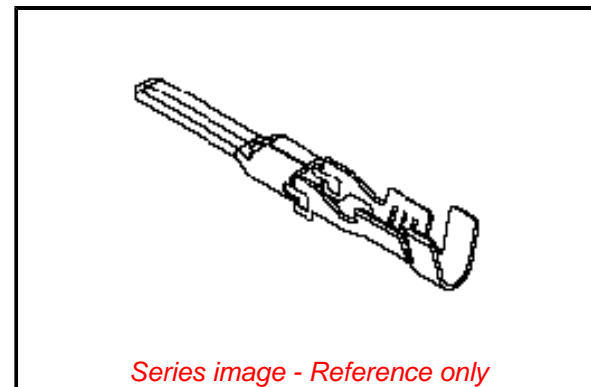

PLEASE CHECK WWW.MOLEX.COM FOR LATEST PART INFORMATION

Part Number: [0354209702](#)
Status: **Active**
Description: Tab Crimp Terminal 35420, AVS

Documents:

Drawing (PDF)	Packaging Specification PK-35420-001-001 (PDF)
Product Specification PS-35282-001-001 (PDF)	RoHS Certificate of Compliance (PDF)
Product Specification PS-35385-001-001 (PDF)	

General

Product Family	Crimp Terminals
Series	35420
Application	Signal, Wire-to-Wire
Crimp Quality Equipment	Yes
Product Name	N/A
UPC	800753943124

Physical

Gender	Male
Material - Metal	Brass
Material - Plating Mating	Tin
Material - Plating Termination	Tin
Net Weight	0.306/g
Packaging Type	Reel
Termination Interface: Style	Crimp or Compression
Wire Insulation Diameter	2.20mm max.
Wire Size AWG	20, 22
Wire Size mm²	N/A

Material Info

Reference - Drawing Numbers

Packaging Specification	PK-35420-001-001
Product Specification	PS-35282-001-001, PS-35385-001-001
Sales Drawing	SD-35420-9X02

EU ELV

Compliant

EU RoHS

Compliant

REACH SVHC

Not Contained Per -
ECHA_01_2020 (16
January 2020

Halogen-Free

Status

Low-Halogen

For more information, please visit [Contact US](#)

China ROHS	Not Relevant
ELV	Compliant
RoHS Phthalates	Not Contained

Search Parts in this Series

[35420](#) Series

Mates With

[35421](#)

Use With

[35380](#) , [35376](#)