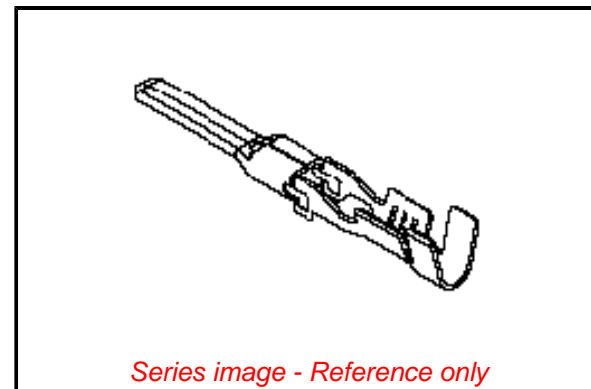

PLEASE CHECK WWW.MOLEX.COM FOR LATEST PART INFORMATION

Part Number: [0354209802](#)
Status: **Active**
Description: Tab Crimp Terminal 35420, AVS

Documents:

Drawing (PDF)	Packaging Specification PK-35420-001-001 (PDF)
Product Specification PS-35282-001-001 (PDF)	RoHS Certificate of Compliance (PDF)
Product Specification PS-35385-001-001 (PDF)	

General

Product Family	Crimp Terminals
Series	35420
Application	Signal, Wire-to-Wire
Crimp Quality Equipment	Yes
Product Name	N/A
UPC	800754772792

Physical

Gender	Male
Material - Metal	Brass
Material - Plating Mating	Tin
Material - Plating Termination	Tin
Net Weight	0.333/g
Packaging Type	Reel
Termination Interface: Style	Crimp or Compression
Wire Insulation Diameter	2.60mm max.
Wire Size AWG	16, 18
Wire Size mm²	N/A

Material Info

Reference - Drawing Numbers

Packaging Specification	PK-35420-001-001
Product Specification	PS-35282-001-001, PS-35385-001-001
Sales Drawing	SD-35420-9X02

EU ELV

Compliant

EU RoHS

Compliant

REACH SVHC

Not Contained Per -
ECHA_01_2020 (16
January 2020

Halogen-Free

Status

Low-Halogen

For more information, please visit [Contact US](#)

China ROHS	Not Relevant
ELV	Compliant
RoHS Phthalates	Not Contained

Search Parts in this Series

[35420 Series](#)

Mates With

[35421](#)

Use With

[35380](#) , [35376](#)