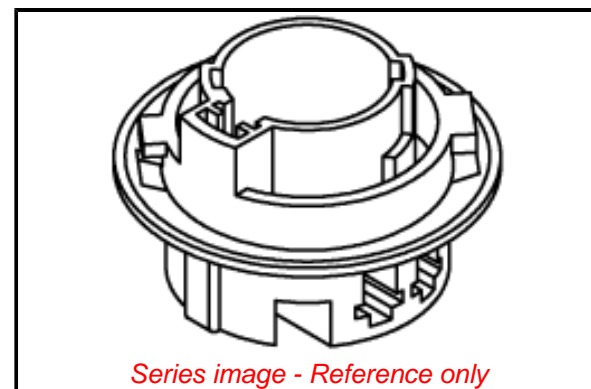

PLEASE CHECK WWW.MOLEX.COM FOR LATEST PART INFORMATION

Part Number: [0355320301](#)
Status: **Active**
Overview: Automotive Bulb Sockets
Description: Bulb Socket Double Housing Assembly, Unsealed, Black

Documents:

3D Model	Product Specification PS-35532-001-001 (PDF)
Drawing (PDF)	Packaging Specification PK-35532-001-001 (PDF)
3D Model (PDF)	RoHS Certificate of Compliance (PDF)

General

Product Family	Other Sockets
Series	35532
Component Type	Socket
Overview	<u>Automotive Bulb Sockets</u>
Product Name	Bulb Socket
UPC	800754776721

Physical

Circuits (Loaded)	0
Circuits (maximum)	0
Color - Resin	Black
Durability (mating cycles max)	50
Entry Angle	Vertical
Keying to Mating Part	None
Material - Resin	Nylon
Net Weight	5.413/g
PCB Retention	N/A
Packaging Type	Bag
Pitch - Mating Interface	N/A
Pitch - Termination Interface	6.00mm
Temperature Range - Operating	-40° to +105°C

Electrical

Current - Maximum per Contact	7.0A
Voltage - Maximum	300V AC (RMS)/DC

Material Info

Reference - Drawing Numbers

Packaging Specification	PK-35532-001-001
Product Specification	PS-35532-001-001
Sales Drawing	SD-35532-001

Series image - Reference only

EU ELV

Compliant

EU RoHS

Compliant

REACH SVHC

Not Contained Per -
ED/71/2019 (16 July
2019)

Halogen-Free

Status

Not Relevant

For more information, please visit [Contact US](#)

China ROHS	Not Relevant
ELV	Compliant
RoHS Phthalates	Not Contained

Search Parts in this Series

[35532](#) Series

Mates With

Lamp

Use With

[35438](#) Positive Terminal for PT Bulb Socket,
[35439](#) Earth Terminal for PT Bulb Socket