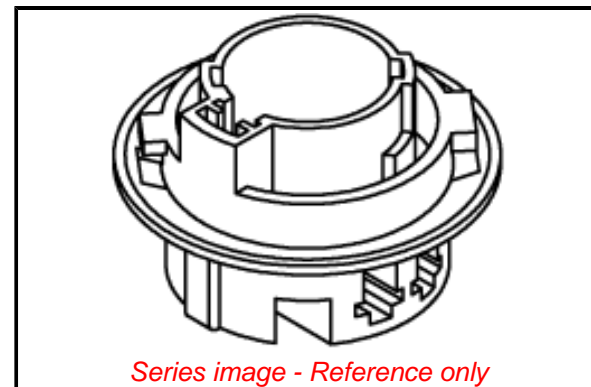

PLEASE CHECK WWW.MOLEX.COM FOR LATEST PART INFORMATION

Part Number: **0355320305**
Status: **Active**
Overview: Automotive Bulb Sockets
Description: PT Bulb Socket Double Housing Assembly, Type A, P21/5W, Unsealed, Gray

Documents:

[3D Model](#) [Product Specification PS-35532-001-001 (PDF)](#)
[3D Model (PDF)](#) [Packaging Specification PK-35532-001-001 (PDF)](#)
[Drawing (PDF)](#) [RoHS Certificate of Compliance (PDF)](#)

General

Product Family	Other Sockets
Series	<u>35532</u>
Comments	A-Type, A-Type
Component Type	Socket
Overview	<u>Automotive Bulb Sockets</u>
Product Name	PT Bulb Socket
UPC	756054249512

Physical

Circuits (Loaded)	3
Circuits (maximum)	3
Color - Resin	Gray
Durability (mating cycles max)	50
Entry Angle	Vertical
Keying to Mating Part	None
Material - Metal	Phosphor Bronze
Material - Resin	Nylon
Net Weight	5.413/g
PCB Locator	No
PCB Retention	N/A
Packaging Type	Bag
Pitch - Mating Interface	N/A
Temperature Range - Operating	-40° to +85°C
Termination Interface: Style	Through Hole

Electrical

Current - Maximum per Contact	7.0A
Voltage - Maximum	12V

Material Info

Reference - Drawing Numbers

Packaging Specification	PK-35532-001-001
Product Specification	PS-35532-001-001
Sales Drawing	SD-35532-001

EU ELV

Compliant

EU RoHS

Compliant

REACH SVHC

Not Contained Per -
ED/71/2019 (16 July
2019)

Halogen-Free

Status

Not Relevant

For more information, please visit [Contact US](#)

China ROHS	Not Relevant
ELV	Compliant
RoHS Phthalates	Not Contained

Search Parts in this Series

[35532 Series](#)

Mates With

Bayonet Base Bulb

Use With

Positive Terminal for PT Bulb Socket [35438](#)

Earth Terminal for PT Bulb Socket
[35439](#)