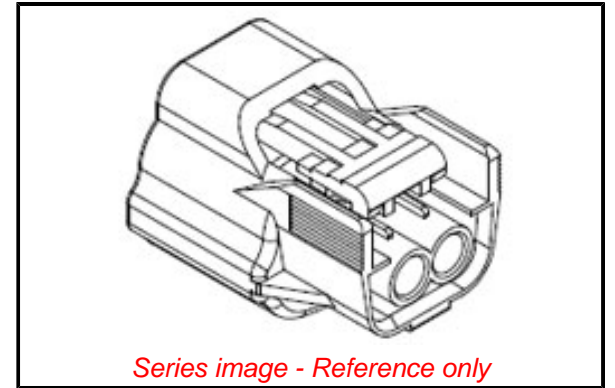

PLEASE CHECK WWW.MOLEX.COM FOR LATEST PART INFORMATION

Part Number: [0358250211](#)
Status: **Active**
Description: 5.00mm Pitch Automotive Horn Female Housing, Vertical, 2 Circuits for 2.28mm Tab

Documents:

[Drawing (PDF)](#) [Packaging Specification PK-35825-002-002 (PDF)](#)
[Packaging Specification PK-35825-001-001 (PDF)](#) [RoHS Certificate of Compliance (PDF)](#)

General

Product Family Crimp Housings
Series [35825](#)
Application Power
Product Name N/A
UPC 800755998764

Physical

Circuits (maximum) 2
Color - Resin Black, Yellow
Gender Receptacle
Glow-Wire Capable No
Keying to Mating Part None
Lock to Mating Part Yes
Material - Resin Polyester
Net Weight 5.240/g
Number of Rows 1
Packaging Type Bag
Panel Mount No
Pitch - Mating Interface 5.00mm
Stackable No
Temperature Range - Operating -40° to +120°C

Solder Process Data

Lead-freeProcess Capability N/A

Material Info

Reference - Drawing Numbers

Packaging Specification PK-35825-001-001, PK-35825-002-002
Sales Drawing SD-35825-0211-001

EU ELV

Compliant

EU RoHS

Compliant

REACH SVHC

Not Contained Per -
D(2021)4569-DC (8
July 2021)

Halogen-Free

Status

Low-Halogen

For more information, please visit [Contact US](#)

China ROHS

ELV

RoHS Phthalates

China RoHS

Not Relevant

Compliant

Not Contained

Search Parts in this Series

[35825 Series](#)

Mates With

Automotive Filtered Horn Header [68131](#)

Use With

Terminal [35407](#) , [35903](#)