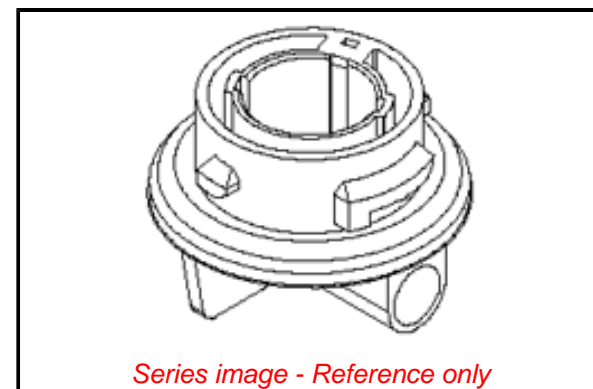

PLEASE CHECK WWW.MOLEX.COM FOR LATEST PART INFORMATION

Part Number: [0358421301](#)
Status: **Active**
Overview: Automotive Bulb Sockets
Description: PT Bulb Socket, Double Housing Assembly, Type A, Sealed, Black

Documents:

[3D Model](#) [Packaging Specification PK-35842-001-001 (PDF)](#)
[3D Model (PDF)](#) [RoHS Certificate of Compliance (PDF)](#)
[Drawing (PDF)](#)

General

Product Family	Other Sockets
Series	35842
Comments	A-Type, A-Type
Component Type	Socket
Overview	Automotive Bulb Sockets
Product Name	Bulb Socket
UPC	756054202869

Physical

Circuits (Loaded)	3
Circuits (maximum)	3
Color - Resin	Black
Durability (mating cycles max)	30
Entry Angle	Vertical
Keying to Mating Part	None
Material - Metal	Phosphor Bronze
Material - Resin	Nylon
Net Weight	11.200/g
PCB Locator	No
PCB Retention	N/A
Packaging Type	Bag
Pitch - Mating Interface	N/A
Pitch - Termination Interface	N/A
Temperature Range - Operating	-40° to +105°C
Termination Interface: Style	Through Hole

Electrical

Current - Maximum per Contact	5.0A, 7.0A
Voltage - Maximum	12V

Material Info

Reference - Drawing Numbers

Packaging Specification	PK-35842-001-001
Sales Drawing	SD-35842-001

Series image - Reference only

EU ELV

Compliant

EU RoHS

Compliant

REACH SVHC

Not Contained Per
-ED/88/2018 (15
January 2019)

Halogen-Free

Status

Low-Halogen

For more information, please visit [Contact US](#)

China ROHS	Not Relevant
ELV	Compliant
RoHS Phthalates	Not Contained

Search Parts in this Series

[35842](#) Series

Mates With

Lamp

Use With

Positive Terminal for PT Bulb Socket
[354648000](#)
Earth Terminal for PT Bulb
Socket [354658000](#)
Positive Wire Seal
[359030096](#)
Earth Wire Seal [359030106](#)