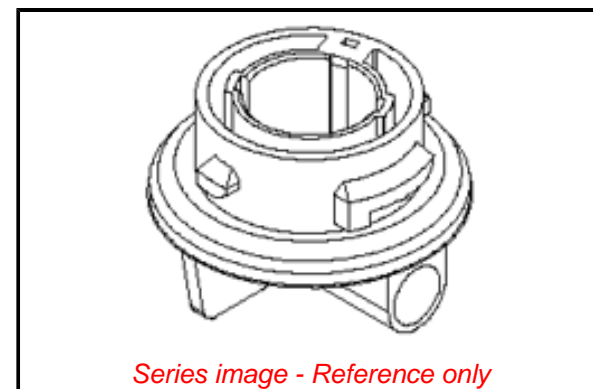

PLEASE CHECK WWW.MOLEX.COM FOR LATEST PART INFORMATION

Part Number: [0358431205](#)
Status: **Active**
Overview: Automotive Bulb Sockets
Description: PT Bulb Socket Single Housing Assembly, Type A, P21W, Sealed, Gray

Documents:

[3D Model](#) [Packaging Specification PK-35843-001-001 (PDF)](#)
[3D Model (PDF)](#) [RoHS Certificate of Compliance (PDF)](#)
[Drawing (PDF)](#)

General

Product Family	Other Sockets
Series	35843
Comments	A-Type
Component Type	Socket
Overview	Automotive Bulb Sockets
Product Name	PT Bulb Socket
UPC	756054202876

Physical

Circuits (Loaded)	2
Circuits (maximum)	2
Color - Resin	Gray
Durability (mating cycles max)	Contact Molex
Entry Angle	Vertical
Keying to Mating Part	None
Material - Resin	Nylon
Net Weight	9.980/g
PCB Locator	No
PCB Retention	N/A
Packaging Type	Bag
Pitch - Mating Interface	N/A
Temperature Range - Operating	-40° to +85°C
Termination Interface: Style	Through Hole

Electrical

Current - Maximum per Contact	7.0A
Voltage - Maximum	12V

Material Info

Reference - Drawing Numbers

Packaging Specification	PK-35843-001-001
Sales Drawing	SD-35843-001-001

Series image - Reference only

EU ELV

Compliant

EU RoHS

Compliant

REACH SVHC

Not Contained Per -
D(2021)4569-DC (8
July 2021)

Halogen-Free

Status

Low-Halogen

For more information, please visit [Contact US](#)

China ROHS	Not Relevant
ELV	Compliant
RoHS Phthalates	Not Contained

Search Parts in this Series

[35843 Series](#)

Mates With

Bayonet Base Bulb

Use With

Positive Terminal for PT Bulb Socket
[354648000](#)
Earth Terminal for PT Bulb
Socket [354658000](#)
Positive Wire Seal
[359030096](#)
Earth Wire Seal [359030106](#)

PLEASE CHECK WWW.MOLEX.COM FOR LATEST PART INFORMATION