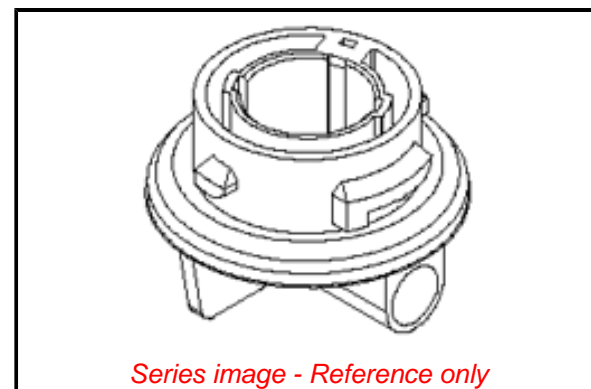

PLEASE CHECK WWW.MOLEX.COM FOR LATEST PART INFORMATION

Part Number: [0358431217](#)
Status: **Active**
Overview: Automotive Bulb Sockets
Description: PT Bulb Socket, Sealed, Single Housing Assembly, Type B, Brown

Documents:

[3D Model](#) [Packaging Specification PK-35843-001-001 (PDF)](#)
[3D Model (PDF)](#) [RoHS Certificate of Compliance (PDF)](#)
[Drawing (PDF)](#)

General

Product Family	Other Sockets
Series	35843
Comments	B-Type
Component Type	Socket
Overview	Automotive Bulb Sockets
Product Name	Bulb Socket
UPC	756054269923

Physical

Circuits (Loaded)	2
Circuits (maximum)	2
Color - Resin	Brown
Durability (mating cycles max)	30
Entry Angle	Vertical
Keying to Mating Part	None
Material - Resin	Nylon
Net Weight	10.538/g
PCB Locator	No
PCB Retention	N/A
Packaging Type	Bag
Pitch - Mating Interface	N/A
Temperature Range - Operating	-40° to +105°C
Termination Interface: Style	Through Hole

Electrical

Current - Maximum per Contact	5.0A, 7.0A
Voltage - Maximum	12V

Material Info

Reference - Drawing Numbers

Packaging Specification	PK-35843-001-001
Sales Drawing	SD-35843-002-001

Series image - Reference only

EU ELV

Compliant

EU RoHS

Compliant

REACH SVHC

Not Contained Per -
D(2021)4569-DC (8
July 2021)

Halogen-Free

Status

Not Reviewed

For more information, please visit [Contact US](#)

China ROHS

Not Relevant

ELV

Compliant

RoHS Phthalates

Not Contained

Search Parts in this Series

[35843 Series](#)

Mates With

Lamp

Use With

Positive Terminal for PT Bulb Socket
[354648000](#)
Earth Terminal for PT Bulb
Socket [354658000](#)
Positive Wire Seal
[359030096](#)
Earth Wire Seal [359030106](#)