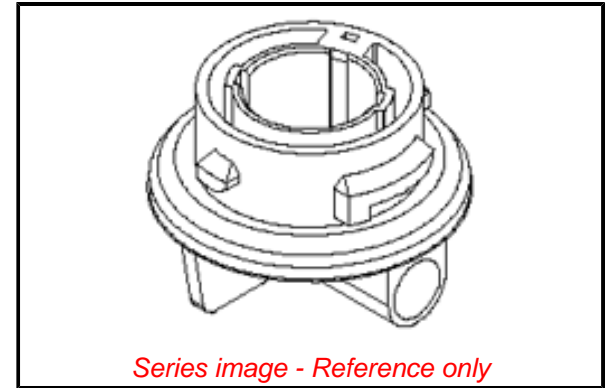

PLEASE CHECK WWW.MOLEX.COM FOR LATEST PART INFORMATION

Part Number: [0358431225](#)
Status: **Active**
Overview: Automotive Bulb Sockets
Description: PT Bulb Socket, Sealed, Single Housing Assembly, Type C, Gray

Documents:

[3D Model](#) [Packaging Specification PK-35843-001-001 (PDF)](#)
[3D Model (PDF)](#) [RoHS Certificate of Compliance (PDF)](#)
[Drawing (PDF)](#)

General

Product Family	Other Sockets
Series	35843
Comments	C-Type
Component Type	Socket
Overview	Automotive Bulb Sockets
Product Name	Bulb Socket
UPC	756054269961

Physical

Circuits (Loaded)	2
Circuits (maximum)	2
Color - Resin	Gray
Durability (mating cycles max)	30
Entry Angle	Vertical
Keying to Mating Part	None
Material - Resin	Nylon
Net Weight	10.698/g
PCB Locator	No
PCB Retention	N/A
Packaging Type	Bag
Pitch - Mating Interface	N/A
Temperature Range - Operating	-40° to +105°C
Termination Interface: Style	Through Hole

Electrical

Current - Maximum per Contact	5.0A, 7.0A
Voltage - Maximum	12V

Material Info

Reference - Drawing Numbers

Packaging Specification	PK-35843-001-001
Sales Drawing	SD-35843-003-001

Series image - Reference only

EU ELV

Compliant

EU RoHS

Compliant

REACH SVHC

Not Contained Per -
D(2021)4569-DC (8
July 2021)

Halogen-Free

Status

Low-Halogen

For more information, please visit [Contact US](#)

China ROHS

ELV

RoHS Phthalates

China RoHS

Not Relevant

Compliant

Not Contained

Search Parts in this Series

[35843 Series](#)

Mates With

Lamp

Use With

Positive Terminal for PT Bulb Socket
[354648000](#)
Earth Terminal for PT Bulb
Socket [354658000](#)
Positive Wire Seal
[359030096](#)
Earth Wire Seal [359030106](#)