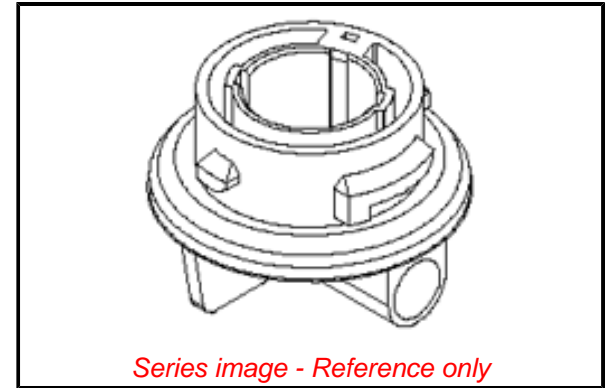

PLEASE CHECK WWW.MOLEX.COM FOR LATEST PART INFORMATION

Part Number: [0358431245](#)
Status: **Active**
Overview: Automotive Bulb Sockets
Description: PT Bulb Socket Single Housing Assembly, Type D, P21W, Sealed, Gray

Documents:

[3D Model](#) [Packaging Specification PK-35843-001-001 (PDF)](#)
[3D Model (PDF)](#) [RoHS Certificate of Compliance (PDF)](#)
[Drawing (PDF)](#)

General

Product Family	Other Sockets
Series	35843
Comments	D-Type, D-Type
Component Type	Socket
Overview	Automotive Bulb Sockets
Product Name	PT Bulb Socket
UPC	756054270066

Physical

Circuits (Loaded)	2
Circuits (maximum)	2
Color - Resin	Gray
Durability (mating cycles max)	Contact Molex
Entry Angle	Vertical
Keying to Mating Part	None
Material - Resin	Nylon
Net Weight	9.586/g
PCB Locator	No
PCB Retention	N/A
Packaging Type	Bag
Pitch - Mating Interface	N/A
Temperature Range - Operating	-40° to +85°C
Termination Interface: Style	Through Hole

Electrical

Current - Maximum per Contact	7.0A
Voltage - Maximum	12V

Material Info

Reference - Drawing Numbers

Packaging Specification	PK-35843-001-001
Sales Drawing	SD-35843-004

EU ELV

Compliant

EU RoHS

Compliant

REACH SVHC

Not Contained Per
-ED/88/2018 (15
January 2019)

Halogen-Free

Status

Low-Halogen

For more information, please visit [Contact US](#)

China ROHS

ELV

RoHS Phthalates

China RoHS

Not Relevant

Compliant

Not Contained

Search Parts in this Series

[35843 Series](#)

Mates With

Bayonet Base Bulb

Use With

Positive Terminal for PT Bulb Socket
[354648000](#)
Earth Terminal for PT Bulb
Socket [354658000](#)
Positive Wire Seal
[359030096](#)
Earth Wire Seal [359030106](#)