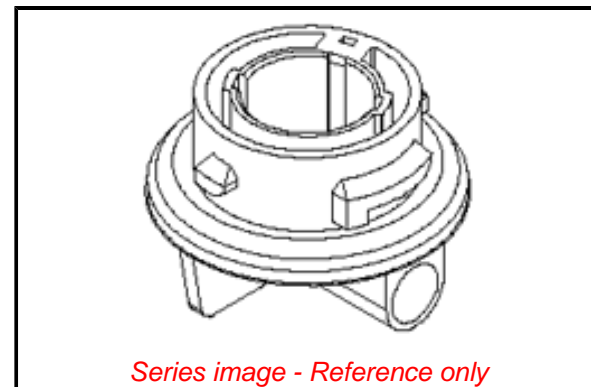

PLEASE CHECK WWW.MOLEX.COM FOR LATEST PART INFORMATION

Part Number: [0358431246](#)
Status: **Active**
Overview: Automotive Bulb Sockets
Description: PT Bulb Socket, Sealed, Single Housing Assembly, Type D, White

Documents:

[3D Model](#) [Packaging Specification PK-35843-001-001 (PDF)](#)
[Drawing (PDF)](#) [RoHS Certificate of Compliance (PDF)](#)

General

Product Family	Other Sockets
Series	35843
Comments	D-Type, D-Type
Component Type	Socket
Overview	<u>Automotive Bulb Sockets</u>
Product Name	Bulb Socket
UPC	756054270080

Physical

Circuits (Loaded)	2
Circuits (maximum)	2
Color - Resin	White
Durability (mating cycles max)	30
Entry Angle	Vertical
Keying to Mating Part	None
Material - Resin	Nylon
Net Weight	9.956/g
PCB Locator	No
PCB Retention	N/A
Packaging Type	Bag
Pitch - Mating Interface	N/A
Temperature Range - Operating	-40° to +105°C
Termination Interface: Style	Through Hole

Electrical

Current - Maximum per Contact	5.0A, 7.0A
Voltage - Maximum	12V

Material Info

Reference - Drawing Numbers

Packaging Specification	PK-35843-001-001
Sales Drawing	SD-35843-004

Series image - Reference only

EU ELV

Compliant

EU RoHS

Compliant

REACH SVHC

Not Contained Per
-ED/88/2018 (15
January 2019)

Halogen-Free

Status

Not Relevant

For more information, please visit [Contact US](#)

China ROHS	Not Relevant
ELV	Compliant
RoHS Phthalates	Not Contained

China RoHS

Search Parts in this Series

[35843 Series](#)

Mates With

Lamp

Use With

Positive Terminal for PT Bulb Socket
[354648000](#)
Earth Terminal for PT Bulb
Socket [354658000](#)
Positive Wire Seal
[359030096](#)
Earth Wire Seal [359030106](#)

PLEASE CHECK WWW.MOLEX.COM FOR LATEST PART INFORMATION