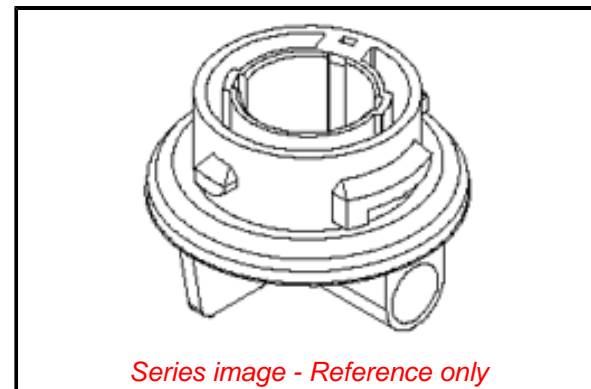

PLEASE CHECK WWW.MOLEX.COM FOR LATEST PART INFORMATION

Part Number: [0358431247](#)
Status: **Active**
Overview: Automotive Bulb Sockets
Description: PT Bulb Socket, Sealed, Single Housing Assembly, Type D, Brown

Documents:

[3D Model](#) [Packaging Specification PK-35843-001-001 (PDF)](#)
[3D Model (PDF)](#) [RoHS Certificate of Compliance (PDF)](#)
[Drawing (PDF)](#)

General

Product Family	Other Sockets
Series	35843
Comments	D-Type, D-Type
Component Type	Socket
Overview	Automotive Bulb Sockets
Product Name	Bulb Socket
UPC	756054270103

Physical

Circuits (Loaded)	2
Circuits (maximum)	2
Color - Resin	Brown
Durability (mating cycles max)	30
Entry Angle	Vertical
Keying to Mating Part	None
Material - Resin	Nylon
Net Weight	10.000/g
PCB Locator	No
PCB Retention	N/A
Packaging Type	Bag
Pitch - Mating Interface	N/A
Temperature Range - Operating	-40° to +105°C
Termination Interface: Style	Through Hole

Electrical

Current - Maximum per Contact	5.0A, 7.0A
Voltage - Maximum	12V

Material Info

Reference - Drawing Numbers

Packaging Specification	PK-35843-001-001
Sales Drawing	SD-35843-004

Series image - Reference only

EU ELV

Compliant

EU RoHS

Compliant

REACH SVHC

Not Contained Per
-ED/88/2018 (15
January 2019)

Halogen-Free

Status

Low-Halogen

For more information, please visit [Contact US](#)

China ROHS	Not Relevant
ELV	Compliant
RoHS Phthalates	Not Contained

Search Parts in this Series

[35843 Series](#)

Mates With

Lamp

Use With

Positive Terminal for PT Bulb Socket
[354648000](#)
Earth Terminal for PT Bulb
Socket [354658000](#)
Positive Wire Seal
[359030096](#)
Earth Wire Seal [359030106](#)