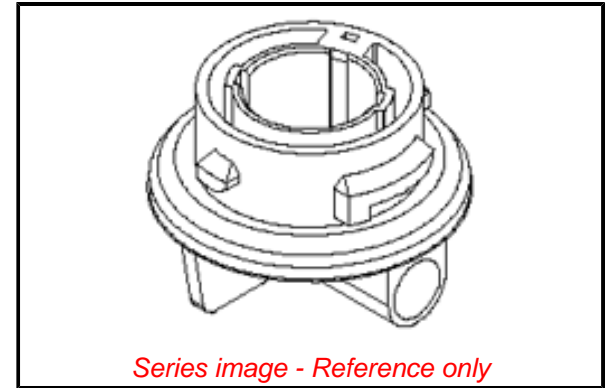

PLEASE CHECK WWW.MOLEX.COM FOR LATEST PART INFORMATION

Part Number: [0358432205](#)
Status: **Active**
Overview: Automotive Bulb Sockets
Description: PT Bulb Socket, Sealed, Single Housing Assembly, Type A

Documents:

[Drawing (PDF)](#) [RoHS Certificate of Compliance (PDF)](#)
[Packaging Specification PK-35843-001-001 (PDF)](#)

General

Product Family	Other Sockets
Series	35843
Comments	A-Type
Component Type	Socket
Overview	<u>Automotive Bulb Sockets</u>
Product Name	Bulb Socket
UPC	800756751863

Physical

Circuits (Loaded)	2
Circuits (maximum)	2
Color - Resin	Gray
Durability (mating cycles max)	50
Entry Angle	Vertical
Keying to Mating Part	None
Material - Resin	Nylon
Net Weight	11.669/g
PCB Locator	No
PCB Retention	N/A
Packaging Type	Bag
Pitch - Mating Interface	N/A
Temperature Range - Operating	-40° to +105°C
Termination Interface: Style	Through Hole

Electrical

Current - Maximum per Contact	5.0A, 7.0A
Voltage - Maximum	12V

Material Info

Reference - Drawing Numbers

Packaging Specification	PK-35843-001-001
Sales Drawing	SD-35843-220-001

Series image - Reference only

EU ELV

Compliant

EU RoHS

Compliant

REACH SVHC

Not Contained Per -
D(2021)4569-DC (8
July 2021)

Halogen-Free

Status

Not Reviewed

For more information, please visit [Contact US](#)

China ROHS

ELV

RoHS Phthalates

China RoHS

Not Relevant

Compliant

Not Contained

Search Parts in this Series

[35843 Series](#)

Mates With

Lamp

Use With

Positive Terminal for PT Bulb Socket
[354648000](#)
Earth Terminal for PT Bulb
Socket [354658000](#)
Positive Wire Seal
[359030096](#)
Earth Wire Seal [359030106](#)