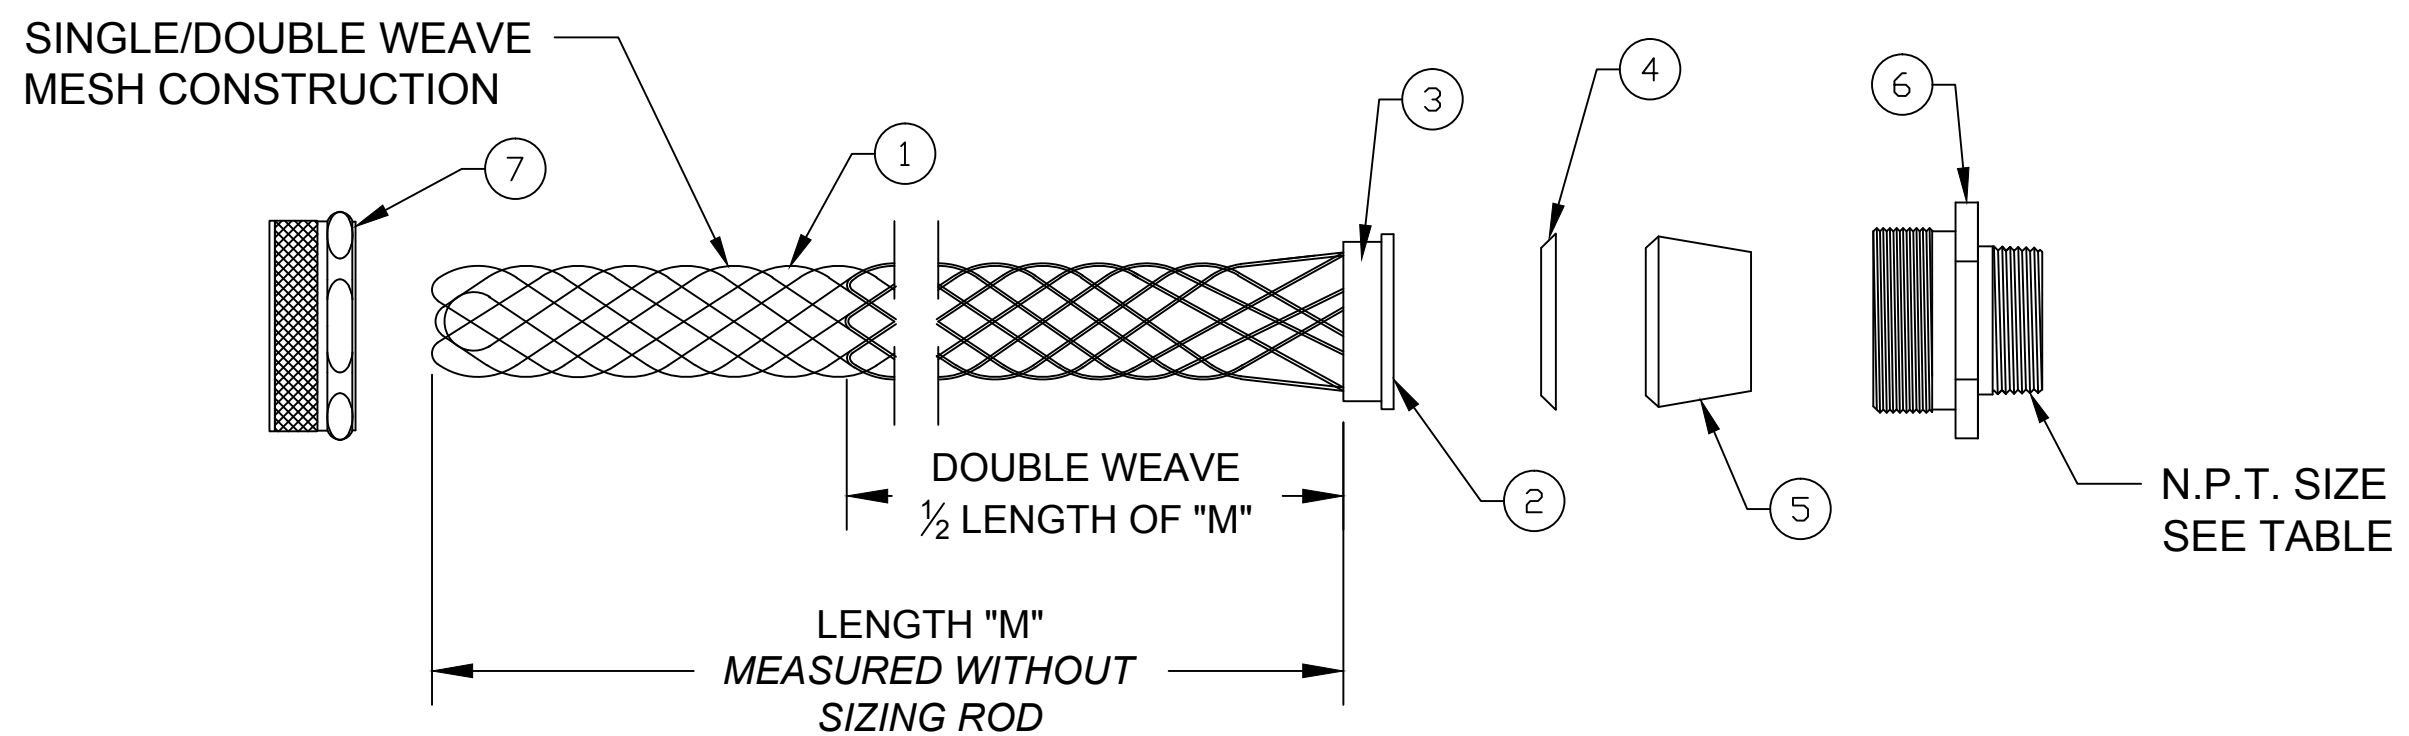

CATALOG NUMBER	MATERIAL NUMBER	CABLE RANGE	LENGTH "M"	N.P.T. FITTING SIZE	FORM SIZE	UL LISTED	CSA APPROVED	PRODUCT SELECTION NUMBER			
36490	1300970250	.187-.250 / 4.75-6.35	4.250±0.500 / 107.95±12.70	3/8	1	UL	CSA	PG304			
36430	1300970225	.250-.312 / 6.35-7.92	4.250±0.500 / 107.95±12.70					PG305			
36431	1300970226	.312-.375 / 7.92-9.53	4.250±0.500 / 107.95±12.70					PG306			
36432	1300970227	.375-.437 / 9.53-11.10	5.500±0.500 / 139.70±12.70					PG307			
36250	1300970160	.187-.250 / 4.75-6.35	4.250±0.500 / 107.95±12.70	1/2	2	UL	CSA	PG404			
36251	1300970161	.250-.375 / 6.35-9.53	4.250±0.500 / 107.95±12.70					PG406			
36254	1300970163	.375-.500 / 9.53-12.70	6.250±0.500 / 158.75±12.70					PG408			
36256	1300970165	.500-.625 / 12.70-15.88	6.500±0.500 / 165.10±12.70					PG410			
36245	1300970156	.625-.750 / 15.88-19.05	8.500±1.000 / 209.55±25.40	3	---	---	CSA	PG412			
36246	1300970157	.750-.875 / 19.05-22.23	9.250±1.000 / 234.95±25.40					PG414			
36247	-----	.187-.250 / 4.75-6.35	4.250±0.500 / 107.95±12.70	3/4	2	---	---	PG604			
36257	1300970166	.250-.375 / 6.35-9.53	4.250±0.500 / 107.95±12.70					PG606			
36259	1300970167	.375-.500 / 9.53-12.70	6.250±0.500 / 158.75±12.70		3	UL	---	CSA	PG608		
36261	1300970168	.500-.625 / 12.70-15.88	6.250±0.500 / 158.75±12.70						PG610		
36263	1300970170	.625-.750 / 15.88-19.05	8.500±1.000 / 209.55±25.40	4	---	---	CSA	PG612			
36248	1300970158	.750-.875 / 19.05-22.23	9.250±1.000 / 234.95±25.40					PG614			
36249	1300970159	.375-.500 / 9.53-12.70	5.750±0.500 / 146.05±12.70	1	4	---	CSA	PG808			
36275	1300970179	.500-.625 / 12.70-15.88	6.500±0.500 / 165.10±12.70					PG810			
36265	1300970171	.625-.750 / 15.88-19.05	8.500±1.000 / 209.55±25.40					UL	---	CSA	PG812
36267	1300970172	.750-.875 / 19.05-22.23	9.250±1.000 / 234.95±25.40								PG814
36269	1300970173	.875-1.000 / 22.23-25.40	8.125±1.000 / 206.38±25.40					UL	---	CSA	PG816
36270	1300970174	1.000-1.125 / 25.40-28.58	9.000±1.000 / 228.60±25.40								PG818
36276	1300970180	1.125-1.250 / 28.58-31.75	10.000±1.000 / 254.00±25.40	5	---	---	CSA	PG820			

ITEM	DESCRIPTION	MATERIAL
1	WIRE MESH	STAINLESS STEEL
2	INNER RING	ALUMINUM
3	OUTER RING	ALUMINUM
4	FRICTION RING	ZINC PLATED STEEL
5	GROMMET	RUBBER
6	THREADED BODY	ALUMINUM
7	COMPRESSION NUT	ALUMINUM

RELEASE SALES DWG EC NO.: ICG2014-2037 DRWN: HRUIZ01 2014/10/20 CHKD: HKNEELAN 2014/10/20 APPR: JFMURPHY 2016/05/04 DESCRIPTION REV A	QUALITY SYMBOL ▽=0 ▽C=0	GENERAL TOLERANCES (UNLESS SPECIFIED) 4 PLACES ±--- ±--- 3 PLACES ±--- ±.005 2 PLACES ±.13 ±.010 1 PLACE ±.25 ±.020	DIMENSION STYLE INCH/MM DRAWN BY DATE HRUIZ01 2014/10/20 CHECKED BY DATE HKNEELAN 2014/10/20 APPROVED BY DATE JFMURPHY 2016/05/04	SCALE NTS DESIGN UNITS INCH THIRD ANGLE PROJECTION	TITLE STRAIN RELIEF DELUXE STRAIGHT MALE 3/8" TO 1" N.P.T. MOLEX INCORPORATED MATERIAL NO. SEE TABEL DOCUMENT NO. SD-130097-103 SHEET NO. 1 OF 1
	DRAFT WHERE APPLICABLE MUST REMAIN WITHIN DIMENSIONS		ANGLULAR ±1/2°		THIS DRAWING CONTAINS INFORMATION THAT IS PROPRIETARY TO MOLEX INCORPORATED AND SHOULD NOT BE USED WITHOUT WRITTEN PERMISSION