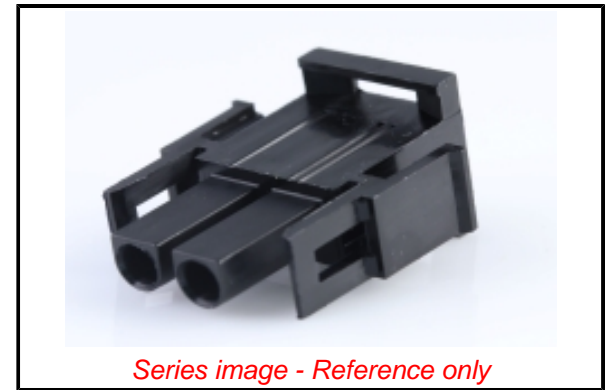

PLEASE CHECK WWW.MOLEX.COM FOR LATEST PART INFORMATION

Part Number: [0366480002](#)
Status: **Active**
Overview: [MLX Power Connectors](#)
Description: 2.13mm Diameter MLX Power Crimp Housing Plug, Nylon, 94V-2, 2 Circuit, Black

Documents:

3D Model (PDF)	Packaging Specification PK-42021-XX-001 (PDF)
Drawing (PDF)	Datasheet (PDF)
3D Model	RoHS Certificate of Compliance (PDF)
Product Specification PS-42022-0001-001 (PDF)	

Agency Certification

CSA	LR19980
UL	E29179

General

Product Family	Crimp Housings
Series	36648
Application	Power, Wire-to-Board, Wire-to-Wire
Comments	Current – Maximum per contact 20A if used with 36663 and 36664 terminal
Overview	MLX Power Connectors
Product Name	MLX
UPC	883906876326

Physical

Circuits (maximum)	2
Color - Resin	Black
Flammability	94V-2
Gender	Plug
Glow-Wire Capable	No
Keying to Mating Part	None
Lock to Mating Part	Yes
Material - Resin	Nylon
Net Weight	2.198/g
Number of Rows	1
Packaging Type	Bag
Panel Mount	No
Pitch - Mating Interface	6.35mm
Polarized to Mating Part	Yes
Stackable	No
Temperature Range - Operating	-55° to +105°C

Electrical

Current - Maximum per Contact	13.5A, 20.0A

Material Info

Reference - Drawing Numbers

Packaging Specification	PK-42021-XX-001
Product Specification	PS-42022-0001-001
Sales Drawing	SD-42021-XX-001

EU ELV

Not Relevant

EU RoHS

Compliant

REACH SVHC

Not Contained Per -
D(2021)4569-DC (8
July 2021)

Halogen-Free

Status

Low-Halogen

For more information, please visit [Contact US](#)

China ROHS

ELV

RoHS Phthalates

China RoHS

Green Image

Not Relevant

Not Contained

Search Parts in this Series

[36648](#) Series

Mates With

[42002](#) MLX Power Connector Header,
[42022](#) MLX Pin and Socket Receptacle,
[43255](#) MLX Power Connector Header

Use With

MLX Crimp Terminal [36663](#) , [36664](#) , [42023](#) , [42024](#)