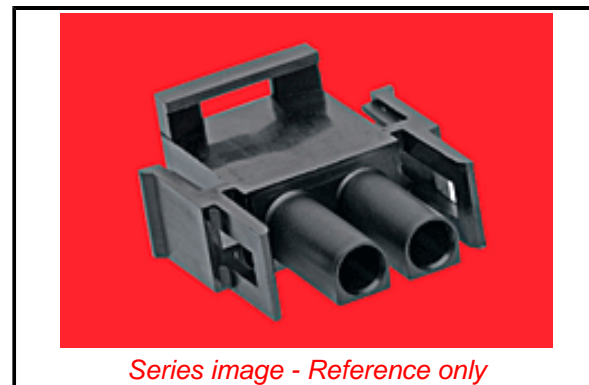

PLEASE CHECK WWW.MOLEX.COM FOR LATEST PART INFORMATION

Part Number: [0366480007](#)
Status: **Active**
Overview: [MLX Power Connectors](#)
Description: 2.13mm Diameter MLX Power Crimp Housing Plug, Nylon, 94V-2, 12 Circuit, Black

Documents:

3D Model	Packaging Specification PK-42021-XX-001 (PDF)
3D Model (PDF)	Datasheet (PDF)
Drawing (PDF)	RoHS Certificate of Compliance (PDF)
Product Specification PS-42022-0001-001 (PDF)	

Agency Certification

CSA	LR19980
UL	E29179

General

Product Family	Crimp Housings
Series	36648
Application	Power, Wire-to-Board, Wire-to-Wire
Comments	Current – Maximum per contact 20A if used with 36663 and 36664 terminal
Overview	MLX Power Connectors
Product Name	MLX
UPC	883906876357

Physical

Circuits (maximum)	12
Color - Resin	Black
Flammability	94V-2
Gender	Plug
Glow-Wire Capable	No
Keying to Mating Part	None
Lock to Mating Part	Yes
Material - Resin	Nylon
Net Weight	6.600/g
Number of Rows	4
Packaging Type	Bag
Panel Mount	No
Pitch - Mating Interface	6.35mm
Polarized to Mating Part	Yes
Stackable	No
Temperature Range - Operating	-55° to +105°C

Electrical

Current - Maximum per Contact	13.5A, 20.0A

Material Info

Reference - Drawing Numbers

Packaging Specification	PK-42021-XX-001
Product Specification	PS-42022-0001-001
Sales Drawing	SD-42021-XX-001

EU ELV

Not Relevant

EU RoHS

Compliant

REACH SVHC

Not Contained Per -
D(2021)4569-DC (8
July 2021)

Halogen-Free

Status

Low-Halogen

For more information, please visit [Contact US](#)

China ROHS

ELV

RoHS Phthalates

China RoHS

Green Image

Not Relevant

Not Contained

Search Parts in this Series

[36648](#) Series

Mates With

[42002](#) MLX Power Connector Header,
[42022](#) MLX Pin and Socket Receptacle,
[43255](#) MLX Power Connector Header

Use With

MLX Crimp Terminal [36663](#) , [36664](#) , [42023](#)
, [42024](#)