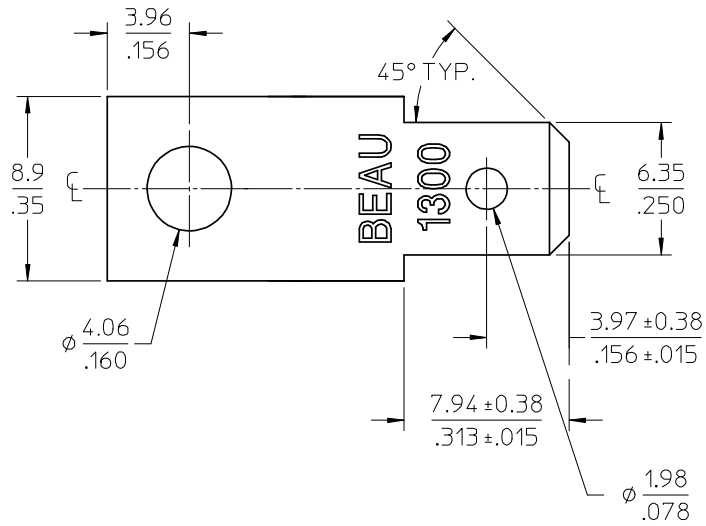

MATERIAL NO.	ENGINEERING NO.	DESCRIPTION	MATERIAL	FINISH
380020080	1313	TERMINAL, FAST TAB, FL	BRASS	TIN OVER COPPER PLATED

DETAIL A
SCALE 10:1

NOTES:
1. PART IS ROHS COMPLIANT.

INITIAL RELEASE EC NO: WNA2008-0052 DRWN: JENCINAS 2008/04/30 CHKD: CYORK 2008/04/30 APPR: JMACNEIL 2008/04/30	DESCRIPTION REV	QUALITY SYMBOLS ▽=0 ◻=0	GENERAL TOLERANCES (UNLESS SPECIFIED)		DIMENSION STYLE MM/IN	SCALE 4:1	DESIGN UNITS INCH	THIRD ANGLE PROJECTION		
		4 PLACES ± --- ± ---	DRAWN BY J. ENCINAS	DATE 2008/03/31	TITLE TERMINAL, FT, FL (CAT# 1313)					
		3 PLACES ± --- ± .005	CHECKED BY C. YORK	DATE 2008/03/31						
		2 PLACES ± 0.13 ± .01	APPROVED BY JMACNEIL	DATE 2008/03/31	MOLEX INCORPORATED					
1 PLACE ± 0.3 ± ---	DRAFT WHERE APPLICABLE MUST REMAIN WITHIN DIMENSIONS		MATERIAL NO. SEE CHART	DOCUMENT NO. SD-38002-059						
ANGULAR ± 2 °			THIS DRAWING CONTAINS INFORMATION THAT IS PROPRIETARY TO MOLEX INCORPORATED AND SHOULD NOT BE USED WITHOUT WRITTEN PERMISSION							