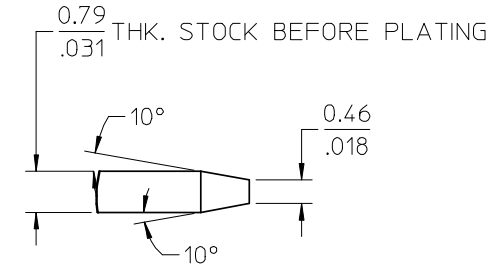

MATERIAL NO.	ENGINEERING NO.	DESCRIPTION	MATERIAL	FINISH
380020080	1313	TERMINAL, FAST TAB, FL	BRASS	TIN OVER COPPER PLATED

DETAIL A
SCALE 10:1

NOTES:
1. PART IS ROHS COMPLIANT.

INITIAL RELEASE EC NO: WNA2008-0052 DRWN: JENCINAS 2008/04/30 CHKD: CYORK 2008/04/30 APPR: JMACNEIL 2008/04/30	DESCRIPTION REV	QUALITY SYMBOLS ▽=0 ◻=0	GENERAL TOLERANCES (UNLESS SPECIFIED)		DIMENSION STYLE MM/IN	SCALE 4:1	DESIGN UNITS INCH	THIRD ANGLE PROJECTION		
		4 PLACES ± --- ± ---	DRAWN BY J. ENCINAS	DATE 2008/03/31	TITLE TERMINAL, FT, FL (CAT# 1313)					
		3 PLACES ± --- ± .005	CHECKED BY C. YORK	DATE 2008/03/31						
		2 PLACES ± 0.13 ± .01	APPROVED BY JMACNEIL	DATE 2008/03/31	MOLEX INCORPORATED					
1 PLACE ± 0.3 ± ---	DRAFT WHERE APPLICABLE MUST REMAIN WITHIN DIMENSIONS		MATERIAL NO. SEE CHART	DOCUMENT NO. SD-38002-059						
ANGULAR ± 2 °			THIS DRAWING CONTAINS INFORMATION THAT IS PROPRIETARY TO MOLEX INCORPORATED AND SHOULD NOT BE USED WITHOUT WRITTEN PERMISSION							