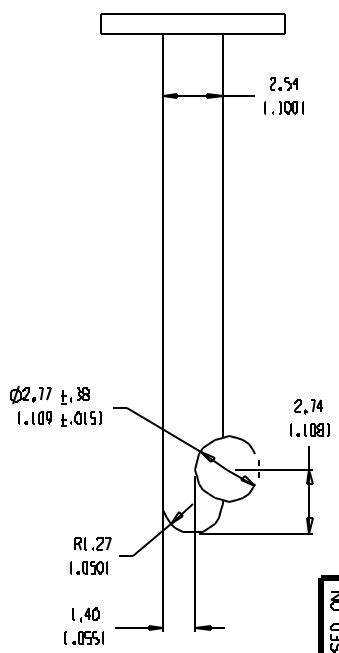

SD-38002-016

- NOTES:
1. MATERIAL: SEE TABLE
 2. FINISHES: SEE TABLE
 3. PRODUCT SPECIFICATION: NOT REQUIRED
 4. PACKAGING: NOT REQUIRED
 5. MATES WITH: NONE
 6. USED WITH: 1800 & 1900 SERIES TERMINAL STRIPS.

PROJECT NO.:	-	-
DIMENSIONS:	SHR	REV
<input checked="" type="checkbox"/> MM (INCH)	<input type="checkbox"/> INCH (MM)	<input type="checkbox"/> MM ONLY
THIRD ANGLE PROJECTION		
REVISIONS ON CAD ONLY		

RELEASED ON EC NO. EDO 11412 DRAWN: WH 11/25/03 CHK: APPR:	QUALITY SYMBOLS	GENERAL TOLERANCES: UNLESS SPECIFIED	SCALE 5:1	DESIGN UNITS <input type="checkbox"/> MM <input checked="" type="checkbox"/> INCH	DRAWN BY & DATE W. HOWARD 11/25/03	TITLE: TERMINAL, SOLDER Y (CAT #183)
	MAJOR ORITICAL SPEC	MIN INCH	MIN INCH	APPROVED BY & DATE	CAD FILENAME 1804-0401	MATERIAL NO. SEE TABLE
A		4 PLACES ±.0015	3 PLACES ±.0038	2 PLACES ±.13	1 PLACES ±.3	DRAWING NO. SD-38002-016
		ANGULAR: ±2°	DRAFT WHERE APPLICABLE MUST REMAIN WITHIN DIMENSIONS		THIS DRAWING CONTAINS INFORMATION THAT IS PROPRIETARY TO MOLEX INCORPORATED AND SHOULD NOT BE USED WITHOUT WRITTEN PERMISSION.	

MATERIAL NO. SEE TABLE			DRAWING NO. SD-38002-016		SHEET NO. 1 OF 1
MOLEX INCORPORATED					SIZE B

ITEM	QTY.	DESCRIPTION	MATERIAL NO.	MATERIAL	FINISH
		TERMINAL	38002-0257	BRASS	TIN

X-ON Electronics

Largest Supplier of Electrical and Electronic Components