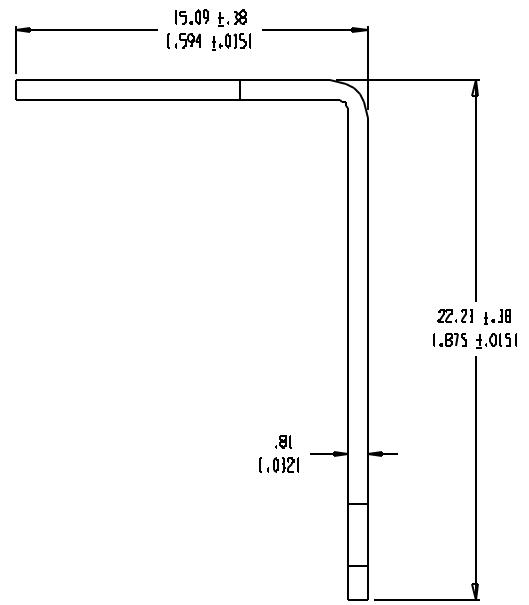

SD-38002-016

- NOTES:
1. MATERIAL: SEE TABLE
 2. FINISHES: SEE TABLE
 3. PRODUCT SPECIFICATION: NOT REQUIRED
 4. PACKAGING: NOT REQUIRED
 5. MATES WITH: NONE
 6. USED WITH: 1800 & 1900 SERIES TERMINAL STRIPS.

PROJECT NO.:	-	-
DIMENSIONS:	SHR	REV
<input checked="" type="checkbox"/> MM (INCH)	<input type="checkbox"/> INCH (MM)	<input type="checkbox"/> MM ONLY
THIRD ANGLE PROJECTION		
REVISIONS ON CAD ONLY		

RELEASED ON EC NO. EDO 11412 DRAWN: WH 11/25/03 CHK: APPR:	QUALITY SYMBOLS	GENERAL TOLERANCES: UNLESS SPECIFIED	SCALE 5:1	DESIGN UNITS <input type="checkbox"/> MM <input checked="" type="checkbox"/> INCH	DRAWN BY & DATE W. HOWARD 11/25/03	TITLE: TERMINAL, SOLDER Y (CAT #183)
	MAJOR ORITICAL SPEC	MIN INCH	MIN INCH	APPROVED BY & DATE	CAD FILENAME 1804-0401	MATERIAL NO. SEE TABLE
A		4 PLACES ±.0015	3 PLACES ±.0038	2 PLACES ±.13	1 PLACES ±.3	DRAWING NO. SD-38002-016
		ANGULAR: ±2°	DRAFT WHERE APPLICABLE MUST REMAIN WITHIN DIMENSIONS		THIS DRAWING CONTAINS INFORMATION THAT IS PROPRIETARY TO MOLEX INCORPORATED AND SHOULD NOT BE USED WITHOUT WRITTEN PERMISSION.	

MATERIAL NO. SEE TABLE			DRAWING NO. SD-38002-016		SHEET NO. 1 OF 1
MOLEX INCORPORATED					SIZE B

ITEM	QTY.	DESCRIPTION	MATERIAL NO.	MATERIAL	FINISH
		TERMINAL	38002-0257	BRASS	TIN

X-ON Electronics

Largest Supplier of Electrical and Electronic Components