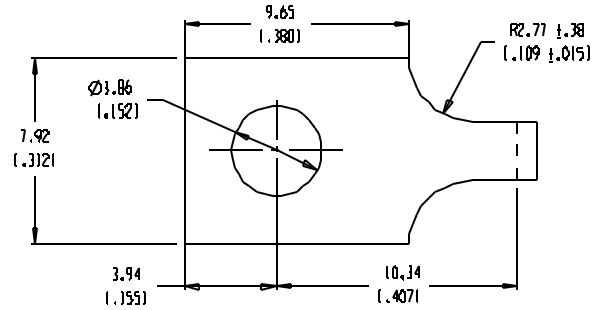

SD-38002-016

- NOTES:
1. MATERIAL: SEE TABLE
 2. FINISHES: SEE TABLE
 3. PRODUCT SPECIFICATION: NOT REQUIRED
 4. PACKAGING: NOT REQUIRED
 5. MATES WITH: NONE
 6. USED WITH: 1800 & 1900 SERIES TERMINAL STRIPS.

PROJECT NO.:	-	-
DIMENSIONS:	SHR	REV
<input checked="" type="checkbox"/> MM (INCH)	<input type="checkbox"/> INCH (MM)	<input type="checkbox"/> MM ONLY
THIRD ANGLE PROJECTION		
REVISIONS ON CAD ONLY		

RELEASED ON EC NO. EDO 11412 DRAWN: WH 11/25/03 CHK: APPR:	QUALITY SYMBOLS	GENERAL TOLERANCES: UNLESS SPECIFIED	SCALE 5:1	DESIGN UNITS <input type="checkbox"/> MM <input checked="" type="checkbox"/> INCH	DRAWN BY & DATE W. HOWARD 11/25/03	TITLE: TERMINAL, SOLDER Y (CAT #183)
	MAJOR ORITICAL SPEC	MIN INCH	MIN INCH	APPROVED BY & DATE	CAD FILENAME 1804-0401	MATERIAL NO. SEE TABLE
A		4 PLACES ±.0015	3 PLACES ±.0038	2 PLACES ±.13	1 PLACES ±.3	DRAWING NO. SD-38002-016
		ANGULAR: ±2°	DRAFT WHERE APPLICABLE MUST REMAIN WITHIN DIMENSIONS		THIS DRAWING CONTAINS INFORMATION THAT IS PROPRIETARY TO MOLEX INCORPORATED AND SHOULD NOT BE USED WITHOUT WRITTEN PERMISSION.	

MATERIAL NO. SEE TABLE			DRAWING NO. SD-38002-016		SHEET NO. 1 OF 1
MOLEX INCORPORATED					SIZE B

ITEM	QTY.	DESCRIPTION	MATERIAL NO.	MATERIAL	FINISH
		TERMINAL	38002-0257	BRASS	TIN

X-ON Electronics

Largest Supplier of Electrical and Electronic Components