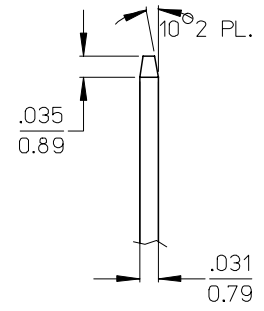

Ø.161 THRU
4.092 PL.

REF. DWG. NO. 180405
FOR IMPRINT DETAIL,
BOTH SIDES

DETAIL "Z"
SCALE 5:1

NOTES:
1. MATERIAL: 70/30 BRASS, HALF HARD
2. FINISHES: SEE TABLE

380020266	1804-0701-A500	380020264	TIN PLATED
380020264	1804-0701-A110	435870182	PLAIN
MATERIAL NO.	ENGINEERING NO.	MADE FROM	FINISH

CHANGED TO REF DIM	DESCRIPTION
EC NO: ETC2006-0257	DRWN:NASAYDEH 2006/03/03
	CHKD: ILOMASTRO 2006/03/06
	APPR: RDEROSS 2006/03/07
REV	
B	

QUALITY SYMBOLS
▽=0
▽=0

GENERAL TOLERANCES (UNLESS SPECIFIED)
4 PLACES ± --- ± .0015
3 PLACES ± 0.038 ± .005
2 PLACES ± 0.13 ± .01
1 PLACE ± 0.25 ± ---
ANGULAR ± 2 °
DRAFT WHERE APPLICABLE MUST REMAIN WITHIN DIMENSIONS

DIMENSION STYLE	IN/MM
DRAWN BY	DATE
HCH	69/05/12
CHECKED BY	DATE
APPROVED BY	DATE
RN	69/05/12
MATERIAL NO.	SEE CHART
SIZE	B

SCALE	3:1	DESIGN UNITS	INCH	THIRD ANGLE PROJECTION
TITLE				
TERMINAL, FAST TAB VRVR, 1812				
MOLEX INCORPORATED				
DOCUMENT NO.				SHEET NO.
SD-38002-039				1 OF 1
THIS DRAWING CONTAINS INFORMATION THAT IS PROPRIETARY TO MOLEX INCORPORATED AND SHOULD NOT BE USED WITHOUT WRITTEN PERMISSION				