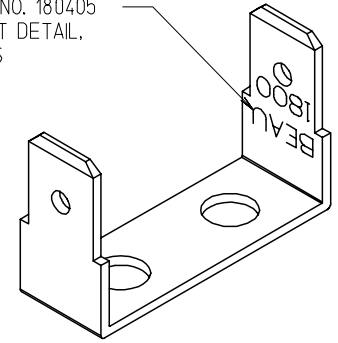

Ø.161 THRU
4.092 PL.

REF. DWG. NO. 180405
FOR IMPRINT DETAIL,
BOTH SIDES

DETAIL "Z"
SCALE 5:1

NOTES:
1. MATERIAL: 70/30 BRASS, HALF HARD
2. FINISHES: SEE TABLE

380020266	1804-0701-A500	380020264	TIN PLATED
380020264	1804-0701-A110	435870182	PLAIN
MATERIAL NO.	ENGINEERING NO.	MADE FROM	FINISH

CHANGED TO REF DIM	DESCRIPTION
EC NO: ETC2006-0257	DRWN:NASAYDEH 2006/03/03
	CHKD: ILOMASTRO 2006/03/06
	APPR: RDEROSS 2006/03/07
REV	
B	

QUALITY SYMBOLS
▽=0
▽=0

GENERAL TOLERANCES (UNLESS SPECIFIED)
4 PLACES ± --- ± .0015
3 PLACES ± 0.038 ± .005
2 PLACES ± 0.13 ± .01
1 PLACE ± 0.25 ± ---
ANGULAR ± 2 °
DRAFT WHERE APPLICABLE MUST REMAIN WITHIN DIMENSIONS

DIMENSION STYLE	IN/MM
DRAWN BY	DATE
HCH	69/05/12
CHECKED BY	DATE
APPROVED BY	DATE
RN	69/05/12
MATERIAL NO.	SEE CHART
SIZE	B

SCALE	3:1	DESIGN UNITS	INCH	THIRD ANGLE PROJECTION
TITLE				
TERMINAL, FAST TAB VRVR, 1812				
MOLEX INCORPORATED				
DOCUMENT NO.				SHEET NO.
SD-38002-039				1 OF 1
THIS DRAWING CONTAINS INFORMATION THAT IS PROPRIETARY TO MOLEX INCORPORATED AND SHOULD NOT BE USED WITHOUT WRITTEN PERMISSION				