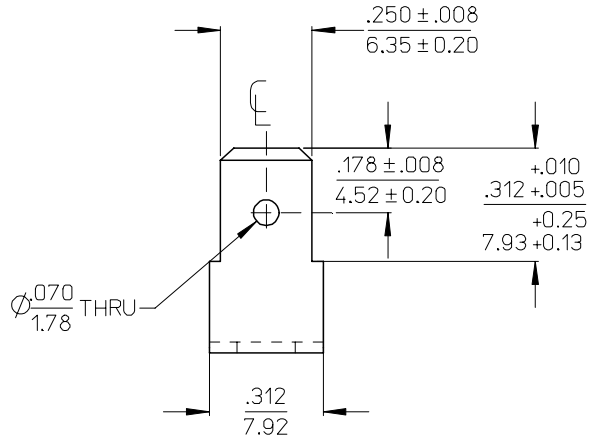

Ø.161 THRU
4.092 PL.

REF. DWG. NO. 180405
FOR IMPRINT DETAIL,
BOTH SIDES

DETAIL "Z"
SCALE 5:1

NOTES:
1. MATERIAL: 70/30 BRASS, HALF HARD
2. FINISHES: SEE TABLE

380020266	1804-0701-A500	380020264	TIN PLATED
380020264	1804-0701-A110	435870182	PLAIN
MATERIAL NO.	ENGINEERING NO.	MADE FROM	FINISH

CHANGED TO REF DIM	DESCRIPTION
EC NO: ETC2006-0257	DRWN:NASAYDEH 2006/03/03
	CHKD: ILOMASTRO 2006/03/06
	APPR: RDEROSS 2006/03/07
REV	
B	

QUALITY SYMBOLS
▽=0
▽=0

GENERAL TOLERANCES (UNLESS SPECIFIED)
4 PLACES ± --- ± .0015
3 PLACES ± 0.038 ± .005
2 PLACES ± 0.13 ± .01
1 PLACE ± 0.25 ± ---
ANGULAR ± 2 °
DRAFT WHERE APPLICABLE MUST REMAIN WITHIN DIMENSIONS

DIMENSION STYLE	IN/MM
DRAWN BY	DATE
HCH	69/05/12
CHECKED BY	DATE
APPROVED BY	DATE
RN	69/05/12
MATERIAL NO.	SEE CHART
SIZE	B

SCALE	3:1	DESIGN UNITS	INCH	THIRD ANGLE PROJECTION
TITLE				
TERMINAL, FAST TAB VRVR, 1812				
MOLEX INCORPORATED				
DOCUMENT NO.				SHEET NO.
SD-38002-039				1 OF 1
THIS DRAWING CONTAINS INFORMATION THAT IS PROPRIETARY TO MOLEX INCORPORATED AND SHOULD NOT BE USED WITHOUT WRITTEN PERMISSION				