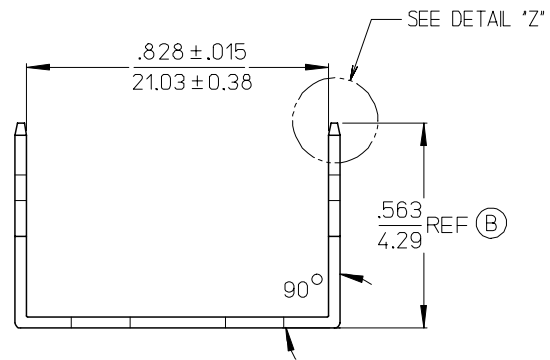

Ø.161 THRU
4.092 PL.

REF. DWG. NO. 180405
FOR IMPRINT DETAIL,
BOTH SIDES

DETAIL "Z"
SCALE 5:1

NOTES:
1. MATERIAL: 70/30 BRASS, HALF HARD
2. FINISHES: SEE TABLE

380020266	1804-0701-A500	380020264	TIN PLATED
380020264	1804-0701-A110	435870182	PLAIN
MATERIAL NO.	ENGINEERING NO.	MADE FROM	FINISH

CHANGED TO REF DIM	DESCRIPTION
EC NO: ETC2006-0257	DRWN:NASAYDEH 2006/03/03
	CHKD: ILOMASTRO 2006/03/06
	APPR: RDEROSS 2006/03/07
REV	
B	

QUALITY SYMBOLS
▽=0
▽=0

GENERAL TOLERANCES (UNLESS SPECIFIED)
4 PLACES ± --- ± .0015
3 PLACES ± 0.038 ± .005
2 PLACES ± 0.13 ± .01
1 PLACE ± 0.25 ± ---
ANGULAR ± 2 °
DRAFT WHERE APPLICABLE MUST REMAIN WITHIN DIMENSIONS

DIMENSION STYLE	IN/MM
DRAWN BY	DATE
HCH	69/05/12
CHECKED BY	DATE
APPROVED BY	DATE
RN	69/05/12
MATERIAL NO.	SEE CHART
SIZE	B

SCALE	3:1	DESIGN UNITS	INCH	THIRD ANGLE PROJECTION
TITLE				
TERMINAL, FAST TAB VRVR, 1812				
MOLEX INCORPORATED				
DOCUMENT NO.				SHEET NO.
SD-38002-039				1 OF 1
THIS DRAWING CONTAINS INFORMATION THAT IS PROPRIETARY TO MOLEX INCORPORATED AND SHOULD NOT BE USED WITHOUT WRITTEN PERMISSION				