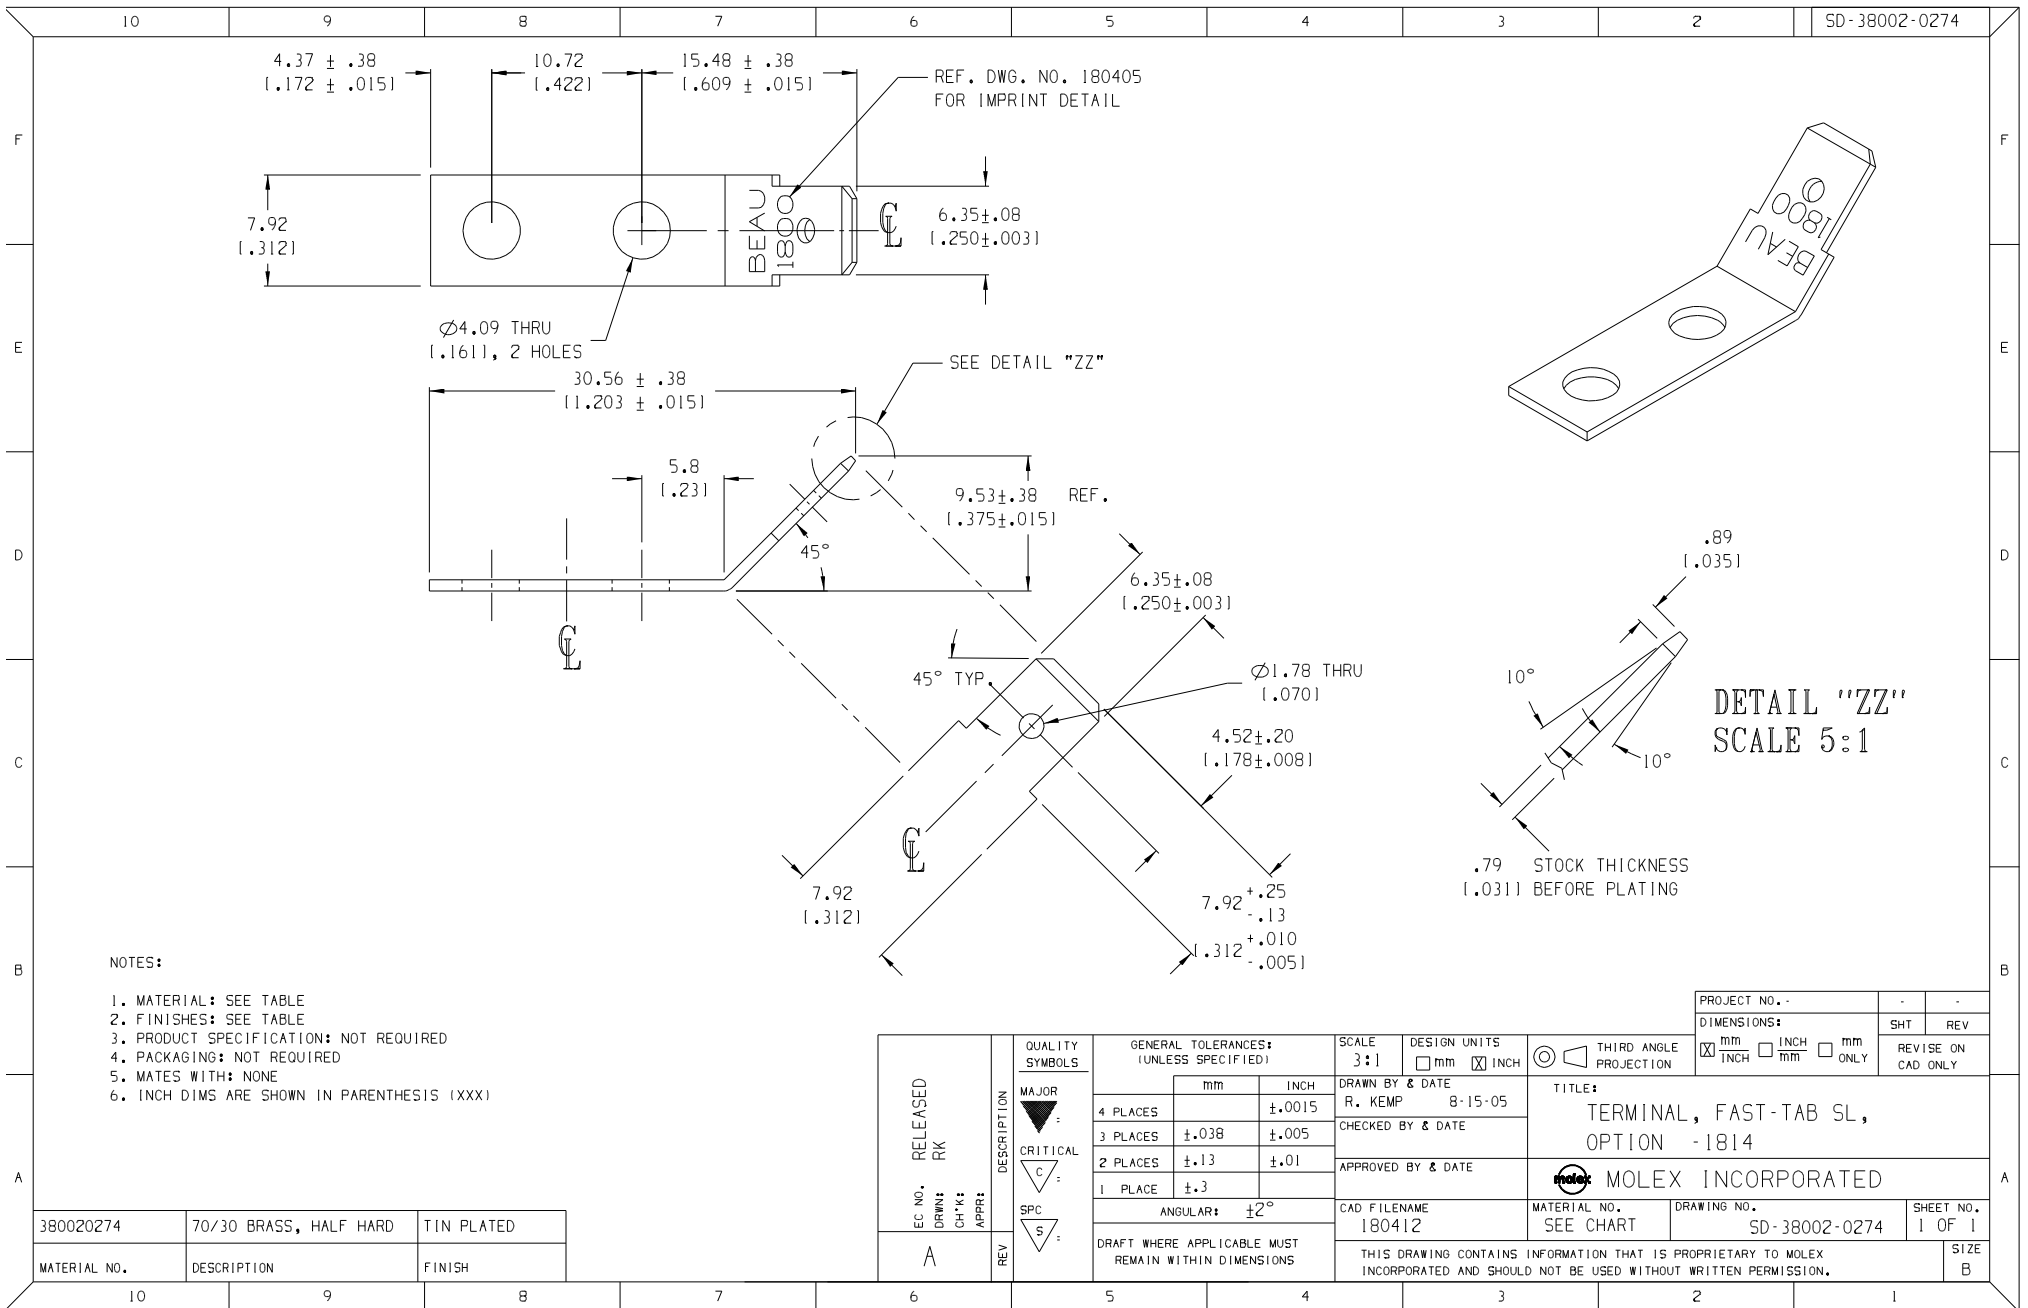

DETAIL "ZZ"  
SCALE 5:1

- NOTES:
1. MATERIAL: SEE TABLE
  2. FINISHES: SEE TABLE
  3. PRODUCT SPECIFICATION: NOT REQUIRED
  4. PACKAGING: NOT REQUIRED
  5. MATES WITH: NONE
  6. INCH DIMS ARE SHOWN IN PARENTHESIS (XXX)

380020274	70/30 BRASS, HALF HARD	TIN PLATED
MATERIAL NO.	DESCRIPTION	FINISH

EC NO. RELEASED DRWING: RK CH'K: APPR:	DESCRIPTION MAJOR : CRITICAL : SPC : S :	GENERAL TOLERANCES: (UNLESS SPECIFIED) mm      INCH		SCALE: 3:1	DESIGN UNITS: <input type="checkbox"/> mm <input checked="" type="checkbox"/> INCH	THIRD ANGLE PROJECTION	PROJECT NO.: - - DIMENSIONS: SHT    REV	
		4 PLACES      ±.0015	3 PLACES      ±.038      ±.005	DRAWN BY & DATE: R. KEMP      8-15-05	TITLE: TERMINAL, FAST-TAB SL, OPTION -1814			
		2 PLACES      ±.13      ±.01	1 PLACE      ±.3	CHECKED BY & DATE:	MOLEX INCORPORATED			
		ANGULAR: ±2°		APPROVED BY & DATE:	CAD FILENAME: 180412	MATERIAL NO.: SEE CHART	DRAWING NO.: SD-38002-0274	SHEET NO.: 1 OF 1
DRAFT WHERE APPLICABLE MUST REMAIN WITHIN DIMENSIONS		THIS DRAWING CONTAINS INFORMATION THAT IS PROPRIETARY TO MOLEX INCORPORATED AND SHOULD NOT BE USED WITHOUT WRITTEN PERMISSION.					SIZE: B	