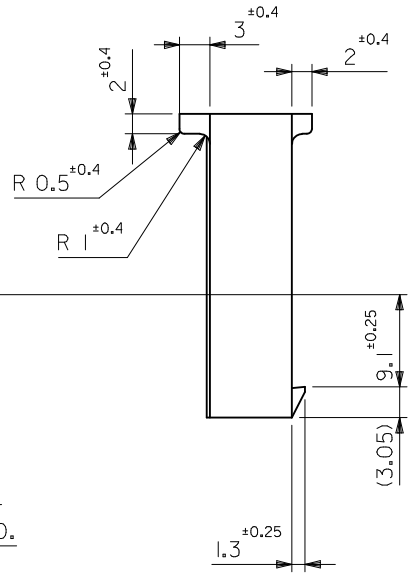

D

C

B

A

注記  
NOTE

- ( ) 内寸法は参考値  
DIMENSIONS IN ( ) ARE REFERENCE
- 材料 : ナイロン66  
MATERIAL : NYLON66

RED	39-01-9024	3191-02P1-RE	94V-2
BLUE	39-01-9023	3191-02P1-BU	94V-2
NATURAL	39-03-6023	3191-02P1-201	94V-0
NATURAL	39-03-6022	3191-02P1	94V-2
色 COLOR	POLYBAG PACKAGE オーダー番号 ORDER NO.	モデル番号 MODEL NO.	UL

<b>REDRAWN</b> EC NO.: J2013-0829 DRWN: KWASHIO 2013/01/31 CHKD: KASAKAWA 2013/01/31 APPR: YOITO 2013/04/16 REV: 0	DESCRIPTION GENERAL TOLERANCES (UNLESS SPECIFIED) 10 UNDER ± --- 10 OVER 30 UNDER ± --- 30 OVER ± --- ANGULAR ± --- ° DRAFT WHERE APPLICABLE MUST REMAIN WITHIN DIMENSIONS	DIMENSION STYLE <b>MM ONLY</b>	SCALE ---	DESIGN UNITS METRIC	THIRD ANGLE PROJECTION	
		DRAWN BY KWASHIO	DATE 2013/01/31	TITLE 2 CKT PLUG HSG (.093 DIA TERM)		
		CHECKED BY KASAKAWA	DATE 2013/01/31	MATERIAL NO. SEE TABLE		
		APPROVED BY YOITO	DATE 2013/04/16	DOCUMENT NO. SD-3191-009	SHEET NO. 1 OF 1	