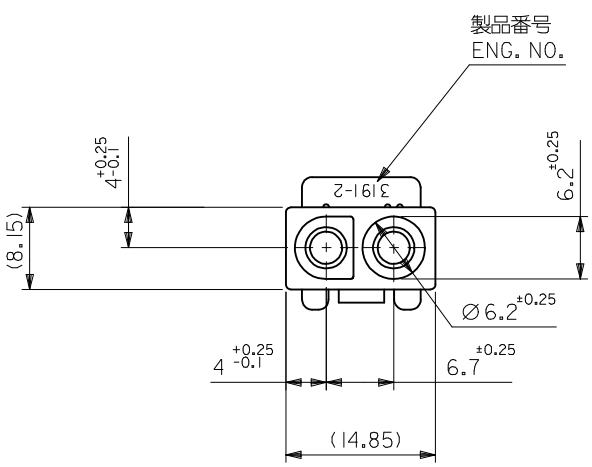

D

C

B

A

注記  
NOTE

- ( ) 内寸法は参考値  
DIMENSIONS IN ( ) ARE REFERENCE
- 材料 : ナイロン66  
MATERIAL : NYLON66

RED	39-01-9024	3191-02P1-RE	94V-2
BLUE	39-01-9023	3191-02P1-BU	94V-2
NATURAL	39-03-6023	3191-02P1-201	94V-0
NATURAL	39-03-6022	3191-02P1	94V-2
色 COLOR	POLYBAG PACKAGE オーダー番号 ORDER NO.	モデル番号 MODEL NO.	UL

<b>REDRAWN</b> EC NO.: J2013-0829 DRWN: KWASHIO 2013/01/31 CHKD: KASAKAWA 2013/01/31 APPR: YOITO 2013/04/16 REV: 0	DESCRIPTION GENERAL TOLERANCES (UNLESS SPECIFIED) 10 UNDER ± --- 10 OVER 30 UNDER ± --- 30 OVER ± --- ANGULAR ± --- ° DRAFT WHERE APPLICABLE MUST REMAIN WITHIN DIMENSIONS	DIMENSION STYLE <b>MM ONLY</b>	SCALE ---	DESIGN UNITS METRIC	THIRD ANGLE PROJECTION	
		DRAWN BY KWASHIO	DATE 2013/01/31	TITLE 2 CKT PLUG HSG (.093 DIA TERM)		
		CHECKED BY KASAKAWA	DATE 2013/01/31	MATERIAL NO. SEE TABLE		
		APPROVED BY YOITO	DATE 2013/04/16	DOCUMENT NO. SD-3191-009	SHEET NO. 1 OF 1	