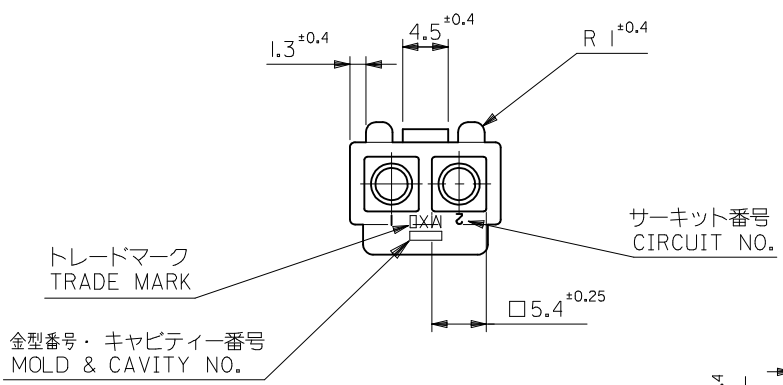

D

C

B

A

注記  
NOTE

- ( ) 内寸法は参考値  
DIMENSIONS IN ( ) ARE REFERENCE
- 材料 : ナイロン66  
MATERIAL : NYLON66

RED	39-01-9024	3191-02P1-RE	94V-2
BLUE	39-01-9023	3191-02P1-BU	94V-2
NATURAL	39-03-6023	3191-02P1-201	94V-0
NATURAL	39-03-6022	3191-02P1	94V-2
色 COLOR	POLYBAG PACKAGE オーダー番号 ORDER NO.	モデル番号 MODEL NO.	UL

<b>REDRAWN</b> EC NO.: J2013-0829 DRWN: KWASHIO 2013/01/31 CHKD: KASAKAWA 2013/01/31 APPR: YOITO 2013/04/16 REV: 0	DESCRIPTION GENERAL TOLERANCES (UNLESS SPECIFIED) 10 UNDER ± --- 10 OVER 30 UNDER ± --- 30 OVER ± --- ANGULAR ± --- ° DRAFT WHERE APPLICABLE MUST REMAIN WITHIN DIMENSIONS	DIMENSION STYLE <b>MM ONLY</b>	SCALE ---	DESIGN UNITS METRIC	THIRD ANGLE PROJECTION	
		DRAWN BY KWASHIO	DATE 2013/01/31	TITLE 2 CKT PLUG HSG (.093 DIA TERM)		
		CHECKED BY KASAKAWA	DATE 2013/01/31	MATERIAL NO. SEE TABLE		
		APPROVED BY YOITO	DATE 2013/04/16	DOCUMENT NO. SD-3191-009	SHEET NO. 1 OF 1	