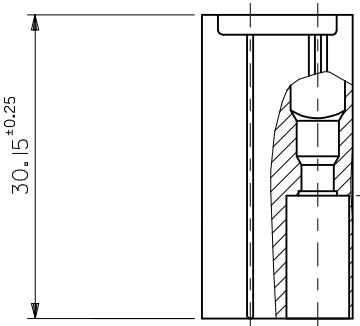

D

C

B

A

注記  
NOTE

- ( ) 内寸法は参考値  
DIMENSIONS IN ( ) ARE REFERENCE
- 材料 : ナイロン66  
MATERIAL : NYLON66

RED	39-01-9024	3191-02P1-RE	94V-2
BLUE	39-01-9023	3191-02P1-BU	94V-2
NATURAL	39-03-6023	3191-02P1-201	94V-0
NATURAL	39-03-6022	3191-02P1	94V-2
色 COLOR	POLYBAG PACKAGE オーダー番号 ORDER NO.	モデル番号 MODEL NO.	UL

<b>REDRAWN</b> EC NO.: J2013-0829 DRWN: KWASHIO 2013/01/31 CHKD: KASAKAWA 2013/01/31 APPR: YOITO 2013/04/16 REV: 0	DESCRIPTION GENERAL TOLERANCES (UNLESS SPECIFIED) 10 UNDER ± --- 10 OVER 30 UNDER ± --- 30 OVER ± --- ANGULAR ± --- ° DRAFT WHERE APPLICABLE MUST REMAIN WITHIN DIMENSIONS	DIMENSION STYLE <b>MM ONLY</b>	SCALE ---	DESIGN UNITS METRIC	THIRD ANGLE PROJECTION	
		DRAWN BY KWASHIO	DATE 2013/01/31	TITLE 2 CKT PLUG HSG (.093 DIA TERM)		
		CHECKED BY KASAKAWA	DATE 2013/01/31	MATERIAL NO. SEE TABLE		
		APPROVED BY YOITO	DATE 2013/04/16	DOCUMENT NO. SD-3191-009	SHEET NO. 1 OF 1	