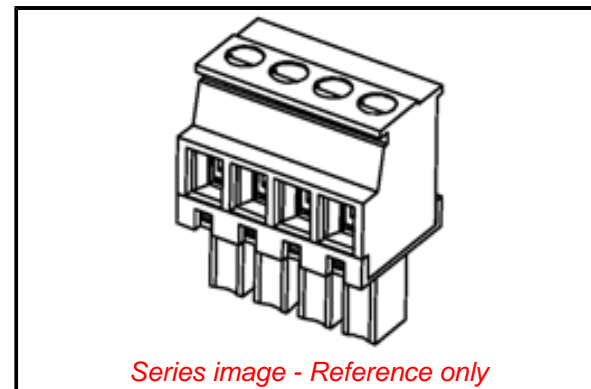

PLEASE CHECK WWW.MOLEX.COM FOR LATEST PART INFORMATION

Part Number: [0395037007](#)
Status: **Active**
Overview: Eurostyle Terminal Blocks
Description: 3.50mm Pitch Eurostyle Vertical Plug, Rear Wire Entry, Green Housing, 7 Circuits

Documents:

[Drawing (PDF)](#) [RoHS Certificate of Compliance (PDF)](#)
[Product Specification PS-39500-001-001 (PDF)](#)

Agency Certification

UL E48521

General

Product Family Terminal Blocks
Series [39503](#)
Application N/A
Comments Rear Wire Entry
Component Type Plug
Overview [Eurostyle Terminal Blocks](#)
Product Name ESE, Eurostyle Pluggable
Type Euro Block
UPC 822350679824

Physical

Circuits (Loaded) 7
Entry Angle Horizontal
Lock to Mating Part None
Number of Rows 1
Orientation Vertical
Panel Mount No
Pitch - Mating Interface 3.50mm
Pitch - Termination Interface 3.50mm
Polarized to Mating Part Yes
Stackable No
Temperature Range - Operating -40° to +105°C
Wire Size AWG 16, 18, 20, 22, 24
Wire Size mm² 0.20-1.31

Electrical

Current - Maximum per Contact 8.0A
Voltage - Maximum 300V

Material Info

Reference - Drawing Numbers

Product Specification PS-39500-001-001
Sales Drawing SD-39503-002

EU ELV

Not Relevant

EU RoHS

Not Reviewed

REACH SVHC

Not Reviewed

Halogen-Free

Status

Not Reviewed

For more information, please visit [Contact US](#)

China ROHS

Not Relevant

ELV

Not Relevant

RoHS Phthalates

Not Reviewed

Search Parts in this Series

[39503](#) Series

Mates With

[39501](#) Vertical PCB Header, [39502](#) Horizontal PCB Header, Most 3.50mm Pitch Industry Standard PCB Headers