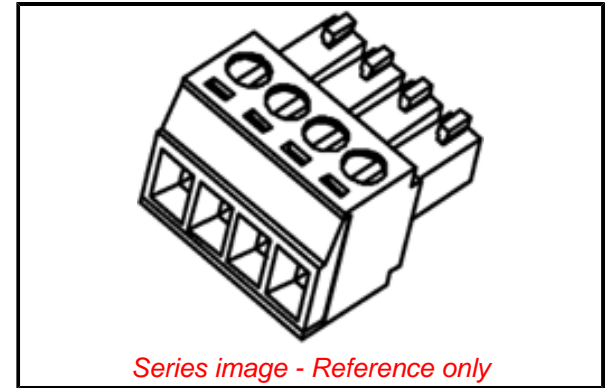

PLEASE CHECK WWW.MOLEX.COM FOR LATEST PART INFORMATION

Part Number: [0395105008](#)
Status: **Active**
Overview: Eurostyle Terminal Blocks
Description: 3.81mm Pitch Eurostyle Horizontal Plug, Green Housing, 8 Circuits

Documents:

3D Model	Product Specification PS-39500-001-001 (PDF)
Drawing (PDF)	RoHS Certificate of Compliance (PDF)
3D Model (PDF)	

Agency Certification

UL E48521

General

Product Family	Terminal Blocks
Series	39510
Application	N/A
Component Type	Plug
Overview	Eurostyle Terminal Blocks
Product Name	ESE, Eurostyle Pluggable
Type	Euro Block
UPC	822350687812

Physical

Circuits (Loaded)	8
Entry Angle	Vertical
Lock to Mating Part	None
Number of Rows	1
Orientation	Horizontal
Panel Mount	No
Pitch - Mating Interface	3.81mm
Pitch - Termination Interface	3.81mm
Polarized to Mating Part	Yes
Stackable	No
Temperature Range - Operating	-40° to +105°C
Wire Size AWG	16, 18, 20, 22, 24
Wire Size mm²	0.20-1.31

Electrical

Current - Maximum per Contact	8.0A
Voltage - Maximum	300V

Material Info

Reference - Drawing Numbers

Product Specification	PS-39500-001-001
Sales Drawing	SD-39510-001

EU ELV

Not Relevant

EU RoHS

Not Reviewed

REACH SVHC

Not Reviewed

Halogen-Free

Status

Not Reviewed

For more information, please visit [Contact US](#)

China ROHS

Not Relevant

ELV

Not Relevant

RoHS Phthalates

Not Reviewed

Search Parts in this Series

[39510](#) Series

Mates With

Most 3.81mm Pitch Industry Standard PCB Headers, [39511](#) Vertical PCB Header, [39512](#) Horizontal PCB Header