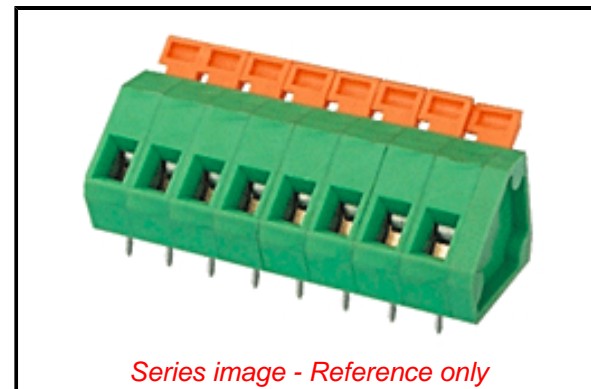

PLEASE CHECK WWW.MOLEX.COM FOR LATEST PART INFORMATION

Part Number: [0397000102](#)
Status: **Active**
Overview: Eurostyle Terminal Blocks
Description: 5.08mm Pitch, Eurostyle Fixed-Mount Push-Button Terminal Block, 45° Modular, 18A, 26-14 AWG, Green, 2 Circuits

Documents:

[Drawing (PDF)](#) [RoHS Certificate of Compliance (PDF)](#)

General

Product Family	Terminal Blocks
Series	39700
Application	Wire-to-Board
Component Type	Push-Button
Overview	Eurostyle Terminal Blocks
Product Name	ESE, Eurostyle Fixed Mount
Type	Euro Block
UPC	78172542424

Physical

Circuits (Loaded)	2
Circuits (maximum)	2
Color - Resin	Green
Entry Angle	45° Angle
Lock to Mating Part	No
Material - Plating Termination	Tin
Material - Resin	Nylon
Number of Rows	1
Orientation	45° Angle
Panel Mount	Yes
Pitch - Mating Interface	5.08mm
Polarized to Mating Part	No
Stackable	No
Temperature Range - Operating	-40° to +105°C
Wire Size AWG	14, 16, 18, 20, 22, 24, 26

Electrical

Current - Maximum per Contact	18.0A
Voltage - Maximum	300V

Solder Process Data

Lead-freeProcess Capability	N/A

Material Info

Engineering Number	M508-00-02-3

Reference - Drawing Numbers

Sales Drawing	SD-39700-006-001

EU ELV

Not Relevant

EU RoHS

Compliant

REACH SVHC

Not Contained Per -
D(2021)4569-DC (8
July 2021)

Halogen-Free

Status

Low-Halogen

For more information, please visit [Contact US](#)

China ROHS

ELV

RoHS Phthalates

China RoHS

Green Image

Not Relevant

Not Contained

Search Parts in this Series

[39700 Series](#)