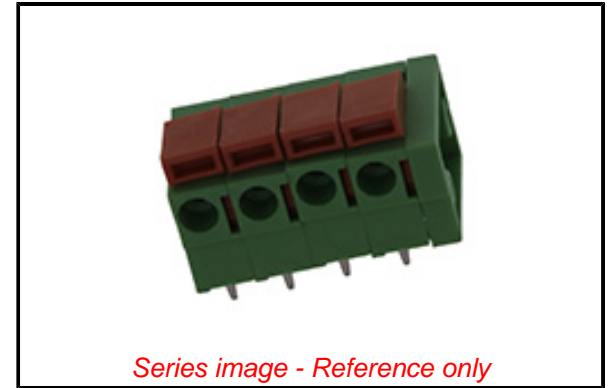

PLEASE CHECK WWW.MOLEX.COM FOR LATEST PART INFORMATION

Part Number: [0397000804](#)
Status: **Active**
Overview: Eurostyle Terminal Blocks
Description: 5.00mm Pitch, Eurostyle Fixed-Mount Push-Button Terminal Block, Horizontal, 10A, 22-14 AWG, Green, 4 Circuits

Documents:

[Drawing (PDF)](#) [RoHS Certificate of Compliance (PDF)](#)

General

Product Family	Terminal Blocks
Series	39700
Application	Wire-to-Board
Component Type	Push-Button
Overview	Eurostyle Terminal Blocks
Product Name	ESE, Eurostyle Fixed Mount
Type	Euro Block
UPC	78172542604

Physical

Circuits (Loaded)	4
Circuits (maximum)	4
Color - Resin	Green
Entry Angle	Horizontal
Lock to Mating Part	No
Material - Plating Termination	Tin
Material - Resin	Nylon
Number of Rows	1
Orientation	Horizontal
Panel Mount	Yes
Pitch - Mating Interface	5.00mm
Polarized to Mating Part	No
Stackable	No
Temperature Range - Operating	-40° to +105°C
Wire Size AWG	14, 16, 18, 20, 22

Electrical

Current - Maximum per Contact	10.0A
Voltage - Maximum	300V

Material Info

Engineering Number	M851-00-1-04-3

Reference - Drawing Numbers

Sales Drawing	SD-39700-009-001

Series image - Reference only

EU ELV

Not Relevant

EU RoHS

Compliant

REACH SVHC

Not Contained Per -
D(2021)4569-DC (8
July 2021)

Halogen-Free

Status

Low-Halogen

For more information, please visit [Contact US](#)

China ROHS

ELV

RoHS Phthalates

China RoHS

Green Image

Not Relevant

Not Contained

Search Parts in this Series

[39700 Series](#)