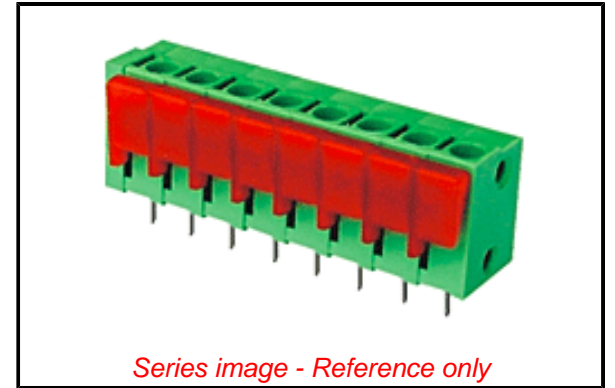

PLEASE CHECK WWW.MOLEX.COM FOR LATEST PART INFORMATION

Part Number: [0397000902](#)
Status: **Active**
Overview: Eurostyle Terminal Blocks
Description: 5.00mm Pitch, Eurostyle Fixed-Mount Push-Button Terminal Block, Vertical, 10A, 22-14 AWG, Green, 2 Circuits

Documents:

[Drawing \(PDF\)](#) [RoHS Certificate of Compliance \(PDF\)](#)

General

Product Family	Terminal Blocks
Series	39700
Application	Wire-to-Board
Component Type	Push-Button
Overview	Eurostyle Terminal Blocks
Product Name	ESE, Eurostyle Fixed Mount
Type	Euro Block
UPC	78172542640

Physical

Circuits (Loaded)	2
Circuits (maximum)	2
Color - Resin	Green
Entry Angle	Vertical
Lock to Mating Part	No
Material - Plating Termination	Tin
Material - Resin	Nylon
Number of Rows	1
Orientation	Vertical
Panel Mount	Yes
Pitch - Mating Interface	5.00mm
Polarized to Mating Part	No
Stackable	No
Temperature Range - Operating	-40° to +105°C
Wire Size AWG	14, 16, 18, 20, 22

Reference - Drawing Numbers

Sales Drawing	SD-39700-010-001
---------------	------------------

Series image - Reference only

EU ELV

Not Relevant

EU RoHS

Compliant

REACH SVHC