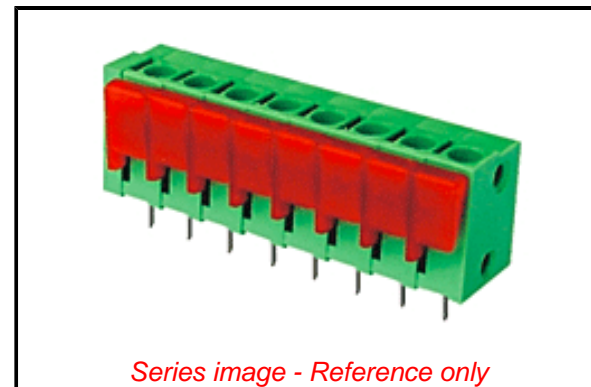

PLEASE CHECK WWW.MOLEX.COM FOR LATEST PART INFORMATION

Part Number: [0397000903](#)
Status: **Active**
Overview: Eurostyle Terminal Blocks
Description: 5.00mm Pitch, Eurostyle Fixed-Mount Push-Button Terminal Block, Vertical, 10A, 22-14 AWG, Green, 3 Circuits

Documents:

[Drawing (PDF)](#) [RoHS Certificate of Compliance (PDF)](#)

General

Product Family	Terminal Blocks
Series	39700
Application	Wire-to-Board
Component Type	Push-Button
Overview	Eurostyle Terminal Blocks
Product Name	ESE, Eurostyle Fixed Mount
Type	Euro Block
UPC	78172542641

Physical

Circuits (Loaded)	3
Circuits (maximum)	3
Color - Resin	Green
Entry Angle	Vertical
Lock to Mating Part	No
Material - Plating Termination	Tin
Material - Resin	Nylon
Number of Rows	1
Orientation	Vertical
Panel Mount	Yes
Pitch - Mating Interface	5.00mm
Polarized to Mating Part	No
Stackable	No
Temperature Range - Operating	-40° to +105°C
Wire Size AWG	14, 16, 18, 20, 22

Electrical

Current - Maximum per Contact	10.0A
Voltage - Maximum	300V

Material Info

Engineering Number	M851-01-1-03-3

Reference - Drawing Numbers

Sales Drawing	SD-39700-010-001

Series image - Reference only

EU ELV

Not Relevant

EU RoHS

Compliant

REACH SVHC

Not Contained Per -
D(2021)4569-DC (8
July 2021)

Halogen-Free

Status

Low-Halogen

For more information, please visit [Contact US](#)

China ROHS

ELV

RoHS Phthalates

China RoHS

Green Image

Not Relevant

Not Contained

Search Parts in this Series

[39700 Series](#)