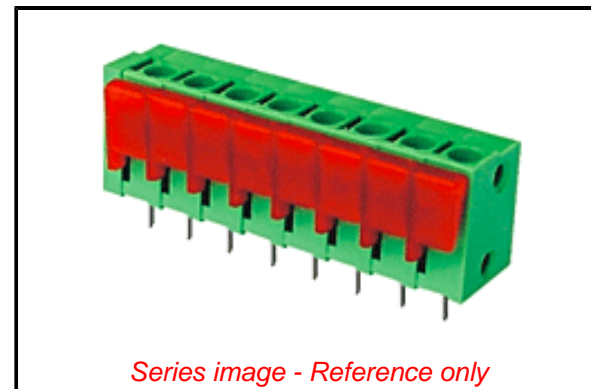

PLEASE CHECK WWW.MOLEX.COM FOR LATEST PART INFORMATION

Part Number: [0397000904](#)
Status: **Active**
Overview: Eurostyle Terminal Blocks
Description: 5.00mm Pitch, Eurostyle Fixed-Mount Push-Button Terminal Block, Vertical, 10A, 22-14 AWG, Green, 4 Circuits

Documents:

[Drawing (PDF)](#) [RoHS Certificate of Compliance (PDF)](#)

General

Product Family	Terminal Blocks
Series	39700
Application	Wire-to-Board
Component Type	Push-Button
Overview	Eurostyle Terminal Blocks
Product Name	ESE, Eurostyle Fixed Mount
Type	Euro Block
UPC	78172542642

Physical

Circuits (Loaded)	4
Circuits (maximum)	4
Color - Resin	Green
Entry Angle	Vertical
Lock to Mating Part	No
Material - Plating Termination	Tin
Material - Resin	Nylon
Number of Rows	1
Orientation	Vertical
Panel Mount	Yes
Pitch - Mating Interface	5.00mm
Polarized to Mating Part	No
Stackable	No
Temperature Range - Operating	-40° to +105°C
Wire Size AWG	14, 16, 18, 20, 22

Electrical

Current - Maximum per Contact	10.0A
Voltage - Maximum	300V

Material Info

Engineering Number	M851-01-1-04-3

Reference - Drawing Numbers

Sales Drawing	SD-39700-010-001

Series image - Reference only

EU ELV

Not Relevant

EU RoHS

Compliant

REACH SVHC

Not Contained Per -
D(2021)4569-DC (8
July 2021)

Halogen-Free

Status

Low-Halogen

For more information, please visit [Contact US](#)

China ROHS

ELV

RoHS Phthalates

China RoHS

Green Image

Not Relevant

Not Contained

Search Parts in this Series

[39700 Series](#)