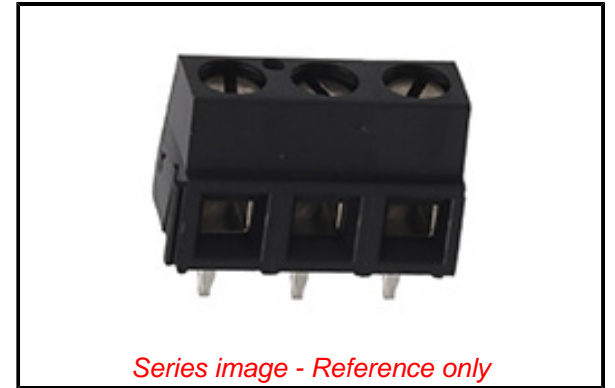

PLEASE CHECK WWW.MOLEX.COM FOR LATEST PART INFORMATION

Part Number: [0398800303](#)
Status: **Active**
Overview: [Eurostyle Terminal Blocks](#)
Description: 5.08mm Pitch, Beau Eurostyle Low Profile, Fixed Block, Modular, 3 Circuits

Documents:

[3D Model](#) [3D Model \(PDF\)](#)
[Drawing \(PDF\)](#) [RoHS Certificate of Compliance \(PDF\)](#)

Agency Certification

UL E48521

General

Product Family Terminal Blocks
 Series [39880](#)
 Application N/A
 Component Type One Piece
 Overview [Eurostyle Terminal Blocks](#)
 Product Name Eurostyle Fixed Mount
 Type Euro Block
 UPC 800753319042

Physical

Circuits (Loaded) 3
 Entry Angle Horizontal
 Flammability 94V-0
 Lock to Mating Part None
 Net Weight 2.670/g
 Number of Rows 1
 Orientation Vertical
 PC Tail Length 3.50mm
 PCB Retention None
 PCB Thickness - Recommended 2.40mm
 Panel Mount No
 Pitch - Mating Interface 5.08mm
 Pitch - Termination Interface 5.08mm
 Polarized to Mating Part N/A
 Shrouded Fully
 Stackable Yes
 Temperature Range - Operating 105°C
 Wire Size AWG 16, 18, 20, 22, 24, 26, 28, 30
 Wire Size mm² 0.20-1.50

Electrical

Current - Maximum per Contact 13.5A
 Voltage - Maximum 300V

Material Info

Engineering Number MX-MSB03005-0N

Reference - Drawing Numbers

Sales Drawing SD-39880-003-001

EU ELV

Not Relevant