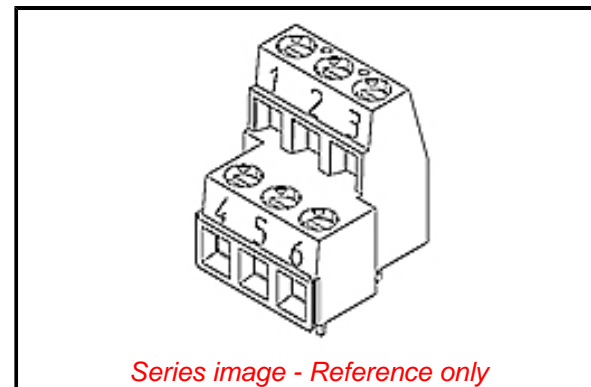

PLEASE CHECK WWW.MOLEX.COM FOR LATEST PART INFORMATION

Part Number: [0398800506](#)
Status: **Active**
Overview: [Eurostyle Terminal Blocks](#)
Description: 5.08mm Pitch Beau Eurostyle Low Profile, Two Level Terminal Block, Modular, 6 Circuits

Documents:

3D Model	Drawing (PDF)
3D Model (PDF)	RoHS Certificate of Compliance (PDF)

Agency Certification

UL E48521

General

Product Family	Terminal Blocks
Series	39880
Application	N/A
Component Type	One Piece
Overview	Eurostyle Terminal Blocks
Product Name	Eurostyle Multi-Level
Type	Euro Block
UPC	800756363158

Physical

Circuits (Loaded)	6
Entry Angle	Horizontal
Flammability	94V-0
Lock to Mating Part	None
Net Weight	6.350/g
Number of Rows	2
Orientation	Vertical
PC Tail Length	3.50mm
PCB Retention	None
PCB Thickness - Recommended	2.40mm
Panel Mount	No
Pitch - Mating Interface	5.08mm
Pitch - Termination Interface	5.08mm
Polarized to Mating Part	N/A
Shrouded	Fully
Stackable	Yes
Temperature Range - Operating	110°C
Wire Size AWG	16, 18, 20, 22, 24, 26, 28, 30
Wire Size mm²	0.20-1.50

Electrical

Current - Maximum per Contact	13.5A
Voltage - Maximum	300V

Material Info

Engineering Number MX-PSB030D5-0N

Reference - Drawing Numbers

Sales Drawing SD-39880-005-001

EU ELV

Not Relevant

EU RoHS

Compliant with Exemption 6(c)

REACH SVHC

Contained Per - D(2021)4569-DC (8 July 2021)

Lead

Halogen-Free

Status

Low-Halogen

For more information, please visit [Contact US](#)

China ROHS

50 Image

ELV

Not Relevant

RoHS Phthalates

Not Contained

Search Parts in this Series

[39880 Series](#)