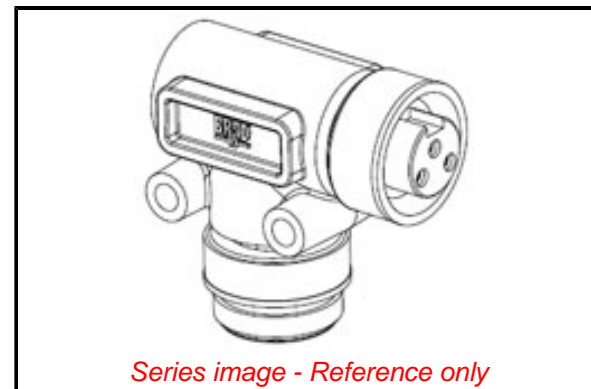

Physical

Color - Cable Jacket Yellow
 Drop Connector Mini-Change
 Drop Gender Male
 Keyway Single
 LED Indicator No
 Left Trunk Connector Mini-Change
 Left Trunk Gender Female
 Leg 1 Length N/A
 Leg 2 Length N/A
 Length 0.066m
 Material - Cable Jacket N/A
 Material - Connector Body PVC
 Material - Coupling Nut Die-Cast Zinc
 Poles 3
 Right Trunk Connector N/A
 Right Trunk Gender N/A
 Temperature Range - Operating -20°C to +80°C

Electrical

Current - Maximum per Contact 10.0A
 Voltage - Maximum 600V AC/DC

Material Info

Engineering Number 41048

Reference - Drawing Numbers

Sales Drawing SD-130018-004

Series image - Reference only

EU ELV