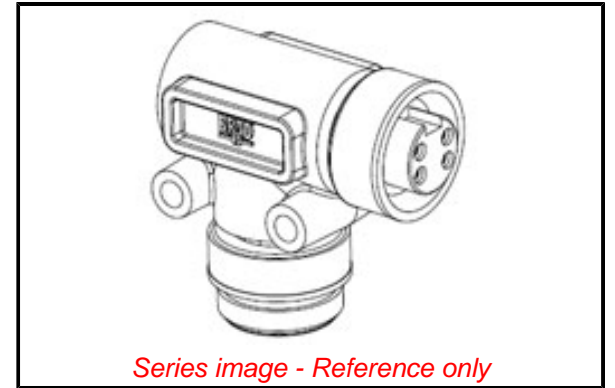

PLEASE CHECK WWW.MOLEX.COM FOR LATEST PART INFORMATION

Part Number: [1300180207](#)
Status: **Active**
Overview: [Brad Mini-Change Connectors](#)
Description: Mini-Change 4 Pole 90° Adapter, Female to Male

Documents:

[Drawing (PDF)](#) [RoHS Certificate of Compliance (PDF)](#)

Agency Certification

CSA LR6837
UL E152210

General

Product Family Industrial Tees and Splitters
Series [130018](#)
IP Rating IP67
Overview [Brad Mini-Change Connectors](#)
Product Name Mini-Change
Type Drop Tee
UPC 78678841212

Physical

Color - Cable Jacket Yellow
Drop Connector Mini-Change
Drop Gender Male
Keyway Single
LED Indicator No
Left Trunk Connector Mini-Change
Left Trunk Gender Female
Leg 1 Length N/A
Leg 2 Length N/A
Length 0.066m
Material - Cable Jacket N/A
Material - Connector Body PVC
Material - Coupling Nut Die-Cast Zinc
Poles 4
Right Trunk Connector N/A
Right Trunk Gender N/A
Temperature Range - Operating -20°C to +80°C

Electrical

Current - Maximum per Contact 8.0A
Voltage - Maximum 600V AC/DC

Material Info

Engineering Number 41212

Reference - Drawing Numbers

Sales Drawing SD-130018-003

EU ELV

Not Relevant

EU RoHS

Not Reviewed

REACH SVHC

Not Reviewed

Halogen-Free

Status

Not Reviewed

For more information, please visit [Contact US](#)

China ROHS

Not Reviewed

ELV

Not Relevant

RoHS Phthalates

Not Reviewed

China RoHS

Search Parts in this Series

[130018 Series](#)