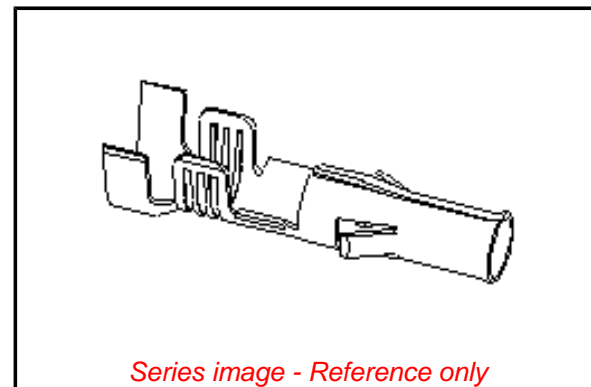

PLEASE CHECK WWW.MOLEX.COM FOR LATEST PART INFORMATION

Part Number: **0428254005**
Status: **Active**
Description: .125 (3.18) Dia Socket Terminal 12 AWG

Documents:

[Drawing \(PDF\)](#) [RoHS Certificate of Compliance \(PDF\)](#)
[Product Specification PS-40585 \(PDF\)](#)

General

Product Family Crimp Terminals
 Series 42825
 Crimp Quality Equipment Yes
 UPC 800753004856

Material Info

Reference - Drawing Numbers

Product Specification PS-40585
 Sales Drawing SD-42825-40**

Series image - Reference only