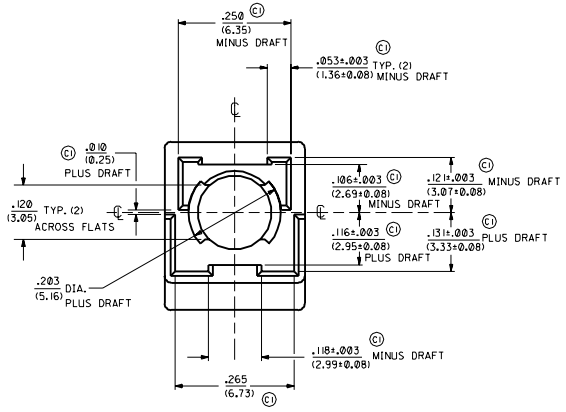

DETAIL E

(SCALE B:1)

MOLEX INCORPORATED

REVISIONS

REVISIONS

DATE

92/06/25

SEE CHART SD-43032-3300

MOLEX INCORPORATED

1-800-541-4303

FOR ORDERING, CONTACT MOLEX INCORPORATED

MOLEX INCORPORATED

1-800-541-4303

FOR ORDERING, CONTACT MOLEX INCORPORATED