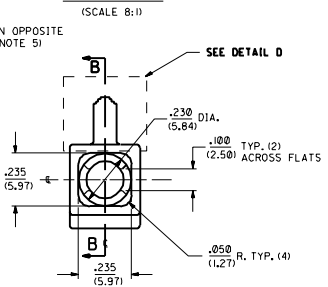

SECTION B-B