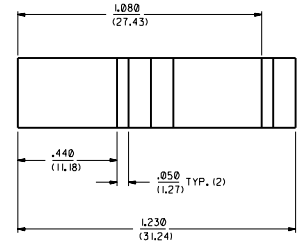

DETAIL E

(SCALE B:1)

SECTION A-A

MOLEX INCORPORATED

REVISIONS

REVISIONS

DATE

92/06/25

SEE CHART SD-43032-3300

MOLEX INCORPORATED

1-800-541-4303

FOR ORDERING, CONTACT MOLEX INCORPORATED

MOLEX INCORPORATED

1-800-541-4303

FOR ORDERING, CONTACT MOLEX INCORPORATED