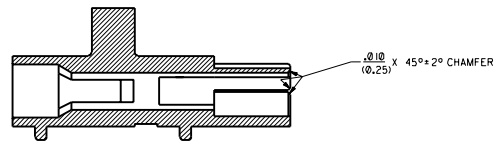

SECTION B-B