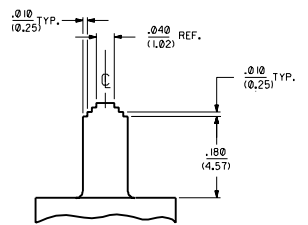

ITEM NO.	MATERIAL
43032-3300	VALOX 457-7125; 94V-0, 7 I/2Z; GLASS-FILLED POLYESTER, COLOR-BLACK.

1. NOTES:
1. DIMENSIONS GIVEN ACROSS CENTERLINES ARE SYMMETRICAL ABOUT THOSE CENTERLINES TO WITHIN .004/(0.10) TOTAL TOLERANCE.
  2. THIS HOUSING ACCEPTS MOLEX TERMINAL NO'S. 1219, 1220, 42024, AND 42025.
  3. ALL RADII TO BE .015/(0.38) UNLESS OTHERWISE SPECIFIED.
  4. MXN- AND CAVITY NO. TO BE .040/(1.02) HIGH AND RAISED .002/-.005/(0.05/0.13). LOCATE APPROXIMATELY AS SHOWN ON A RECTANGULAR PAD THAT IS RECESSED .005/-.007/(0.13/0.18).
  5. EJECTOR PINS TO BE LOCATED ON A .170/(4.32) DIA. PAD THAT IS RECESSED .005/(0.13) AND LOCATED ON OPPOSITE SIDE APPROXIMATELY AS SHOWN.

DETAIL D