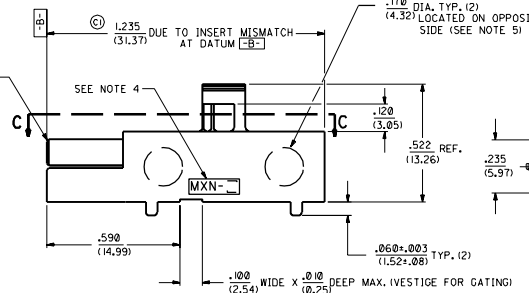

SECTION C-C