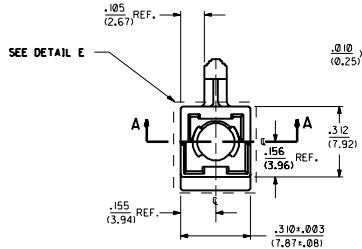

SECTION B-B