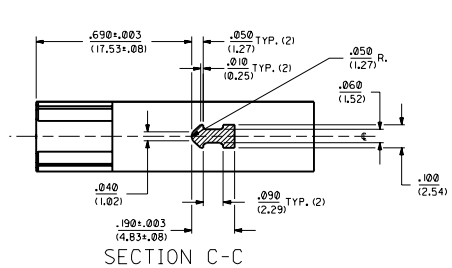

ITEM NO.	MATERIAL
43032-3300	VALOX 457-7125; 94V-0, 7 I/2Z; GLASS-FILLED POLYESTER, COLOR-BLACK.

1. NOTES:
1. DIMENSIONS GIVEN ACROSS CENTERLINES ARE SYMMETRICAL ABOUT THOSE CENTERLINES TO WITHIN .004/(0.10) TOTAL TOLERANCE.
  2. THIS HOUSING ACCEPTS MOLEX TERMINAL NO'S. 1219, 1220, 42024, AND 42025.
  3. ALL RADII TO BE .015/(0.38) UNLESS OTHERWISE SPECIFIED.
  4. MXN- AND CAVITY NO. TO BE .040/(1.02) HIGH AND RAISED .002/-.005/(0.05/0.13). LOCATE APPROXIMATELY AS SHOWN ON A RECTANGULAR PAD THAT IS RECESSED .005/-.007/(0.13/0.18).
  5. EJECTOR PINS TO BE LOCATED ON A .170/(4.32) DIA. PAD THAT IS RECESSED .005/(0.13) AND LOCATED ON OPPOSITE SIDE APPROXIMATELY AS SHOWN.

DETAIL D