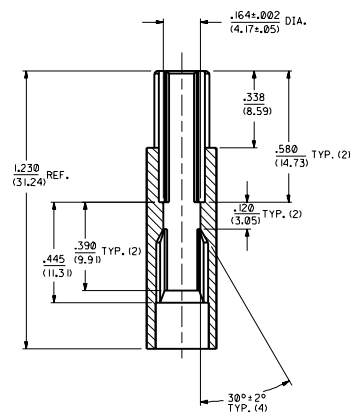

(SCALE B:1)

SECTION A-A

MOLEX INCORPORATED

REVISIONS

REVISIONS

DATE

92/06/25

SEE CHART SD-43032-3300

MOLEX INCORPORATED

1-800-541-4303

FOR ORDERING, CONTACT MOLEX INCORPORATED

MOLEX INCORPORATED

1-800-541-4303

FOR ORDERING, CONTACT MOLEX INCORPORATED