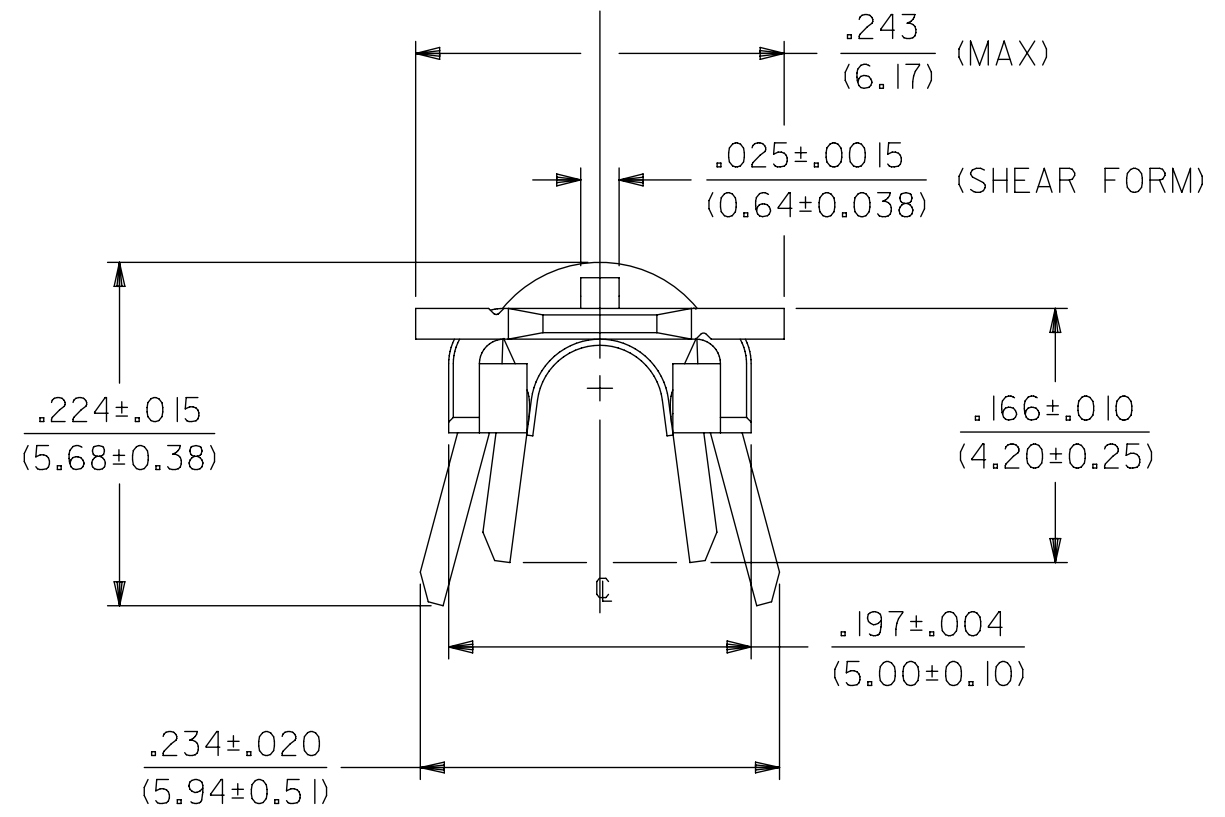

MATERIAL NUMBER	FINISH	HOLE
43178-2001	999	NOT USED
43178-2002	H901	NOT USED

LARGE INSULATION CRIMP

- NOTES:**
1. MATERIAL: BRASS
 2. FINISH:
999 - UNPLATED
H901 - 20 MICROINCH MIN. HOT TIN DIP
 3. PRODUCT SPECIFICATION: PS-44441-9999
 4. PACKAGING SPECIFICATION: 431780000-PK
 5. TERMINAL FOR USE IN 43680 SERIES HOUSINGS
 6. TERMINAL FOR USE WITH A SINGLE 14-16 AWG OR DOUBLE 18+20 AWG, UL 1007 OR OR 1015 STYLE WIRE.
 7. PARTS CONFORM TO CLASS "B" REQUIREMENTS OF COSMETIC SPECIFICATIONS PS-45499-002

SYMBOLS		THIS DRAWING CONTAINS INFORMATION THAT IS PROPRIETARY TO MOLEX ELECTRONIC TECHNOLOGIES, LLC AND SHOULD NOT BE USED WITHOUT WRITTEN PERMISSION		CURRENT REV DESC: ADD NOTES						
DIMENSION UNITS	SCALE	GENERAL TOLERANCES (UNLESS SPECIFIED)		EC NO: 617584					DOCUMENT NUMBER	DOC TYPE
∇ = 0	IN/MM	8:1			DRWN: JEHRISMAN	2019/04/02	SD-43178-2XXX	PSD	001	C5
∇ = 0					CHK'D: MKIPPER	2019/06/13				
∇ = 0					APPR: FSMITH	2019/06/18	PRODUCT CUSTOMER DRAWING			
∇ = 0					INITIAL REVISION:					
∇ = 0					DRWN: KBP	1995/06/19				
∇ = 0					APPR: FSMITH	1995/06/19				
∇ = 0					ANGULAR TOL ± 0.5°					
∇ = 0					DRAFT WHERE APPLICABLE MUST REMAIN WITHIN DIMENSIONS					
∇ = 0					THIRD ANGLE PROJECTION					
∇ = 0					DRAWING					
∇ = 0					C-SIZE					
∇ = 0					SERIES					
∇ = 0					43178					
∇ = 0					MATERIAL NUMBER					
∇ = 0					SEE TABLE					
∇ = 0					CUSTOMER					
∇ = 0					WHIRLPOOL					
∇ = 0					SHEET NUMBER					
∇ = 0					1 OF 1					