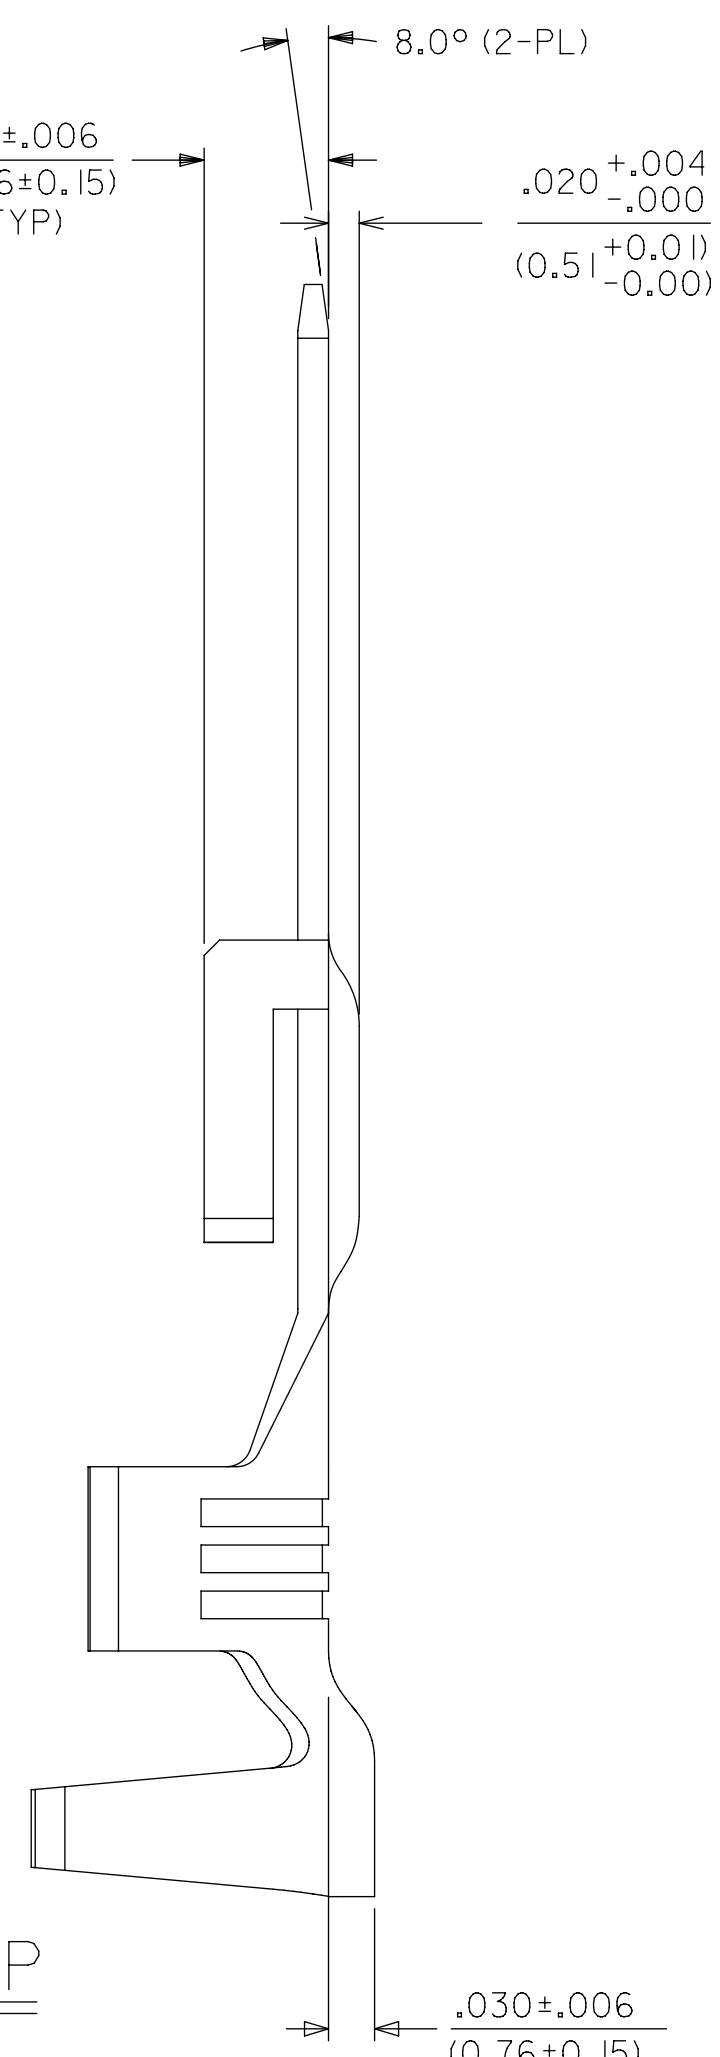

MATERIAL NUMBER	FINISH	HOLE
43178-2001	999	NOT USED
43178-2002	H901	NOT USED

LARGE INSULATION CRIMP

- NOTES:**
1. MATERIAL: BRASS
 2. FINISH:
999 - UNPLATED
H901 - 20 MICROINCH MIN. HOT TIN DIP
 3. PRODUCT SPECIFICATION: PS-44441-9999
 4. PACKAGING SPECIFICATION: 431780000-PK
 5. TERMINAL FOR USE IN 43680 SERIES HOUSINGS
 6. TERMINAL FOR USE WITH A SINGLE 14-16 AWG OR DOUBLE 18+20 AWG, UL 1007 OR OR 1015 STYLE WIRE.
 7. PARTS CONFORM TO CLASS "B" REQUIREMENTS OF COSMETIC SPECIFICATIONS PS-45499-002

SYMBOLS		THIS DRAWING CONTAINS INFORMATION THAT IS PROPRIETARY TO MOLEX ELECTRONIC TECHNOLOGIES, LLC AND SHOULD NOT BE USED WITHOUT WRITTEN PERMISSION		CURRENT REV DESC: ADD NOTES						
DIMENSION UNITS	SCALE	GENERAL TOLERANCES (UNLESS SPECIFIED)		EC NO: 617584					DOCUMENT NUMBER	DOC TYPE
∇ = 0	IN/MM	8:1			DRWN: JEHRISMAN	2019/04/02	SD-43178-2XXX	PSD	001	C5
∇ = 0					CHK'D: MKIPPER	2019/06/13				
∇ = 0					APPR: FSMITH	2019/06/18	PRODUCT CUSTOMER DRAWING			
∇ = 0					INITIAL REVISION:					
∇ = 0					DRWN: KBP	1995/06/19				
∇ = 0					APPR: FSMITH	1995/06/19				
∇ = 0					ANGULAR TOL ± 0.5°					
∇ = 0					DRAFT WHERE APPLICABLE MUST REMAIN WITHIN DIMENSIONS					
∇ = 0					THIRD ANGLE PROJECTION					
∇ = 0					DRAWING					
∇ = 0					C-SIZE					
∇ = 0					SERIES					
∇ = 0					43178					
∇ = 0					MATERIAL NUMBER					
∇ = 0					SEE TABLE					
∇ = 0					CUSTOMER					
∇ = 0					WHIRLPOOL					
∇ = 0					SHEET NUMBER					
∇ = 0					1 OF 1					