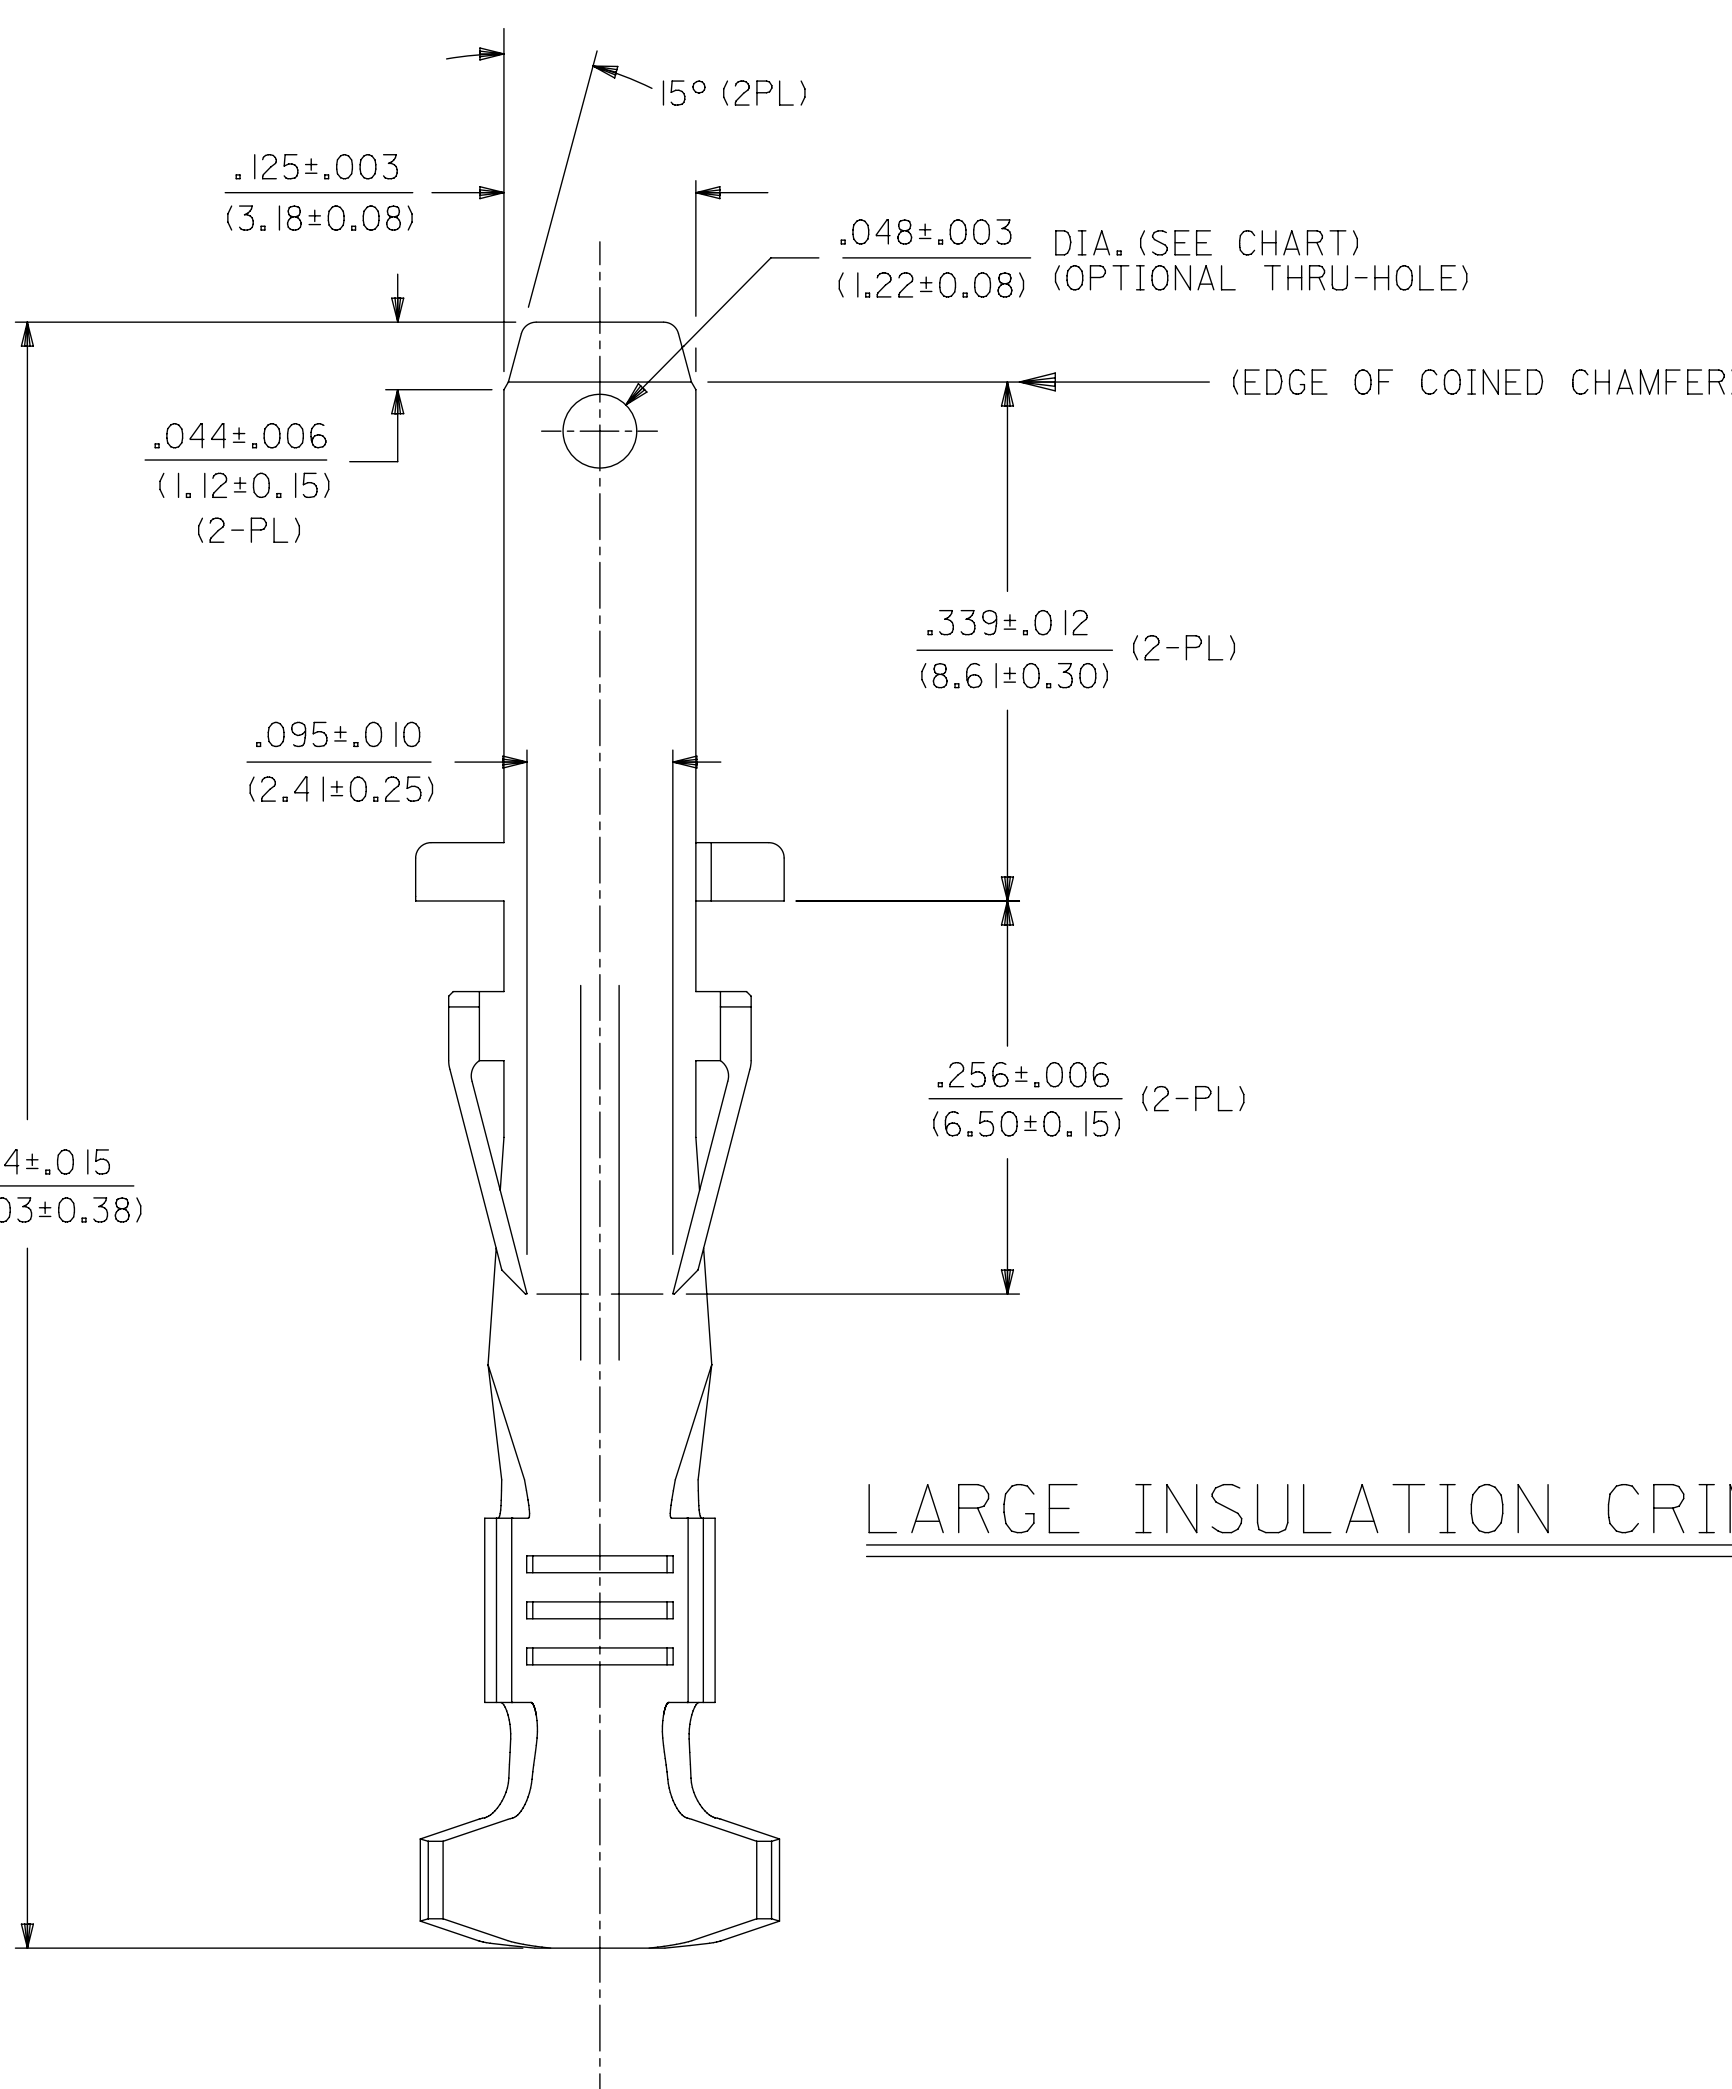

MATERIAL NUMBER	FINISH	HOLE
43178-2001	999	NOT USED
43178-2002	H901	NOT USED

LARGE INSULATION CRIMP

- NOTES:**
1. MATERIAL: BRASS
 2. FINISH:
999 - UNPLATED
H901 - 20 MICROINCH MIN. HOT TIN DIP
 3. PRODUCT SPECIFICATION: PS-44441-9999
 4. PACKAGING SPECIFICATION: 431780000-PK
 5. TERMINAL FOR USE IN 43680 SERIES HOUSINGS
 6. TERMINAL FOR USE WITH A SINGLE 14-16 AWG OR DOUBLE 18+20 AWG, UL 1007 OR OR 1015 STYLE WIRE.
 7. PARTS CONFORM TO CLASS "B" REQUIREMENTS OF COSMETIC SPECIFICATIONS PS-45499-002

SYMBOLS		THIS DRAWING CONTAINS INFORMATION THAT IS PROPRIETARY TO MOLEX ELECTRONIC TECHNOLOGIES, LLC AND SHOULD NOT BE USED WITHOUT WRITTEN PERMISSION		CURRENT REV DESC: ADD NOTES						
DIMENSION UNITS	SCALE	GENERAL TOLERANCES (UNLESS SPECIFIED)		EC NO: 617584					DOCUMENT NUMBER	DOC TYPE
∇ = 0	IN/MM	8:1			DRWN: JEHRISMAN	2019/04/02	SD-43178-2XXX	PSD	001	C5
∇ = 0					CHK'D: MKIPPER	2019/06/13				
∇ = 0					APPR: FSMITH	2019/06/18	PRODUCT CUSTOMER DRAWING			
∇ = 0					INITIAL REVISION:					
∇ = 0					DRWN: KBP	1995/06/19				
∇ = 0					APPR: FSMITH	1995/06/19				
∇ = 0					ANGULAR TOL ± 0.5°					
∇ = 0					DRAFT WHERE APPLICABLE MUST REMAIN WITHIN DIMENSIONS					
∇ = 0					THIRD ANGLE PROJECTION					
∇ = 0					DRAWING					
∇ = 0					C-SIZE					
∇ = 0					SERIES					
∇ = 0					43178					
∇ = 0					MATERIAL NUMBER					
∇ = 0					SEE TABLE					
∇ = 0					CUSTOMER					
∇ = 0					WHIRLPOOL					
∇ = 0					SHEET NUMBER					
∇ = 0					1 OF 1					