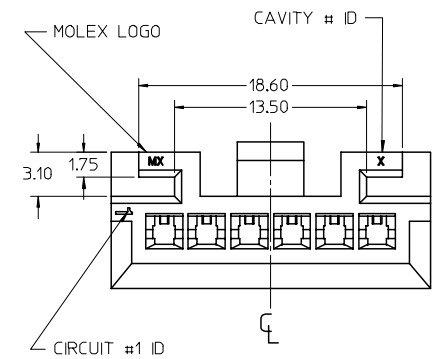

13 12 11 10 9 8 7 6 5 4 3 2 1

J
I
H
G
F
E
D
C
B
A

J
I
H
G
F
E
D
C
B
A

SECTION Z-Z

NOTES:

1. MATERIAL: UNFILLED POLYESTER (PBT),
UL94V-0. COLOR - BLACK
2. FINISH: N/A
3. PRODUCT SPEC: PS-45218-001
4. BULK PACK PER: PK-45218-001
5. THIS PLUG IS TO BE USED WITH MOLEX MALE CRIMP TERMINALS.
(SEE DRAWING SD-43031-****)
6. THIS PLUG MATES WITH MOLEX RECEPTACLE 45219.

REVISE NOTE 6 E.C. NO: UCP2006-2349 DRAWN:SSOUSEK 2006/04/17 CHKD:LSHMDT 2006/04/18 APPR:FSM TH 2006/04/18 B2	DESCRIPTION B2	QUALITY SYMBOLS ▽=0 ▽=0	GENERAL TOLERANCES (UNLESS SPECIFIED)		DIMENSION STYLE MM ONLY		SCALE 4:1	DESIGN UNITS METRIC	THIRD ANGLE PROJECTION		
			4 PLACES ± --- ± ---	mm INCH	DRAWN BY BURLESON	DATE 01/07/13	MICROFIT BMI SINGLE ROW PLUG				
			3 PLACES ± --- ± ---		CHECKED BY MUELLER	DATE 01/07/13					
			2 PLACES ± 0.20 ± ---		APPROVED BY EDGLEY	DATE 01/07/13	SEE CHART		MATERIAL NO. SD-45218-001	DOCUMENT NO.	SHEET NO. 1 OF 1
DRAFT WHERE APPLICABLE MUST REMAIN WITHIN DIMENSIONS			SIZE C		THIS DRAWING CONTAINS INFORMATION THAT IS PROPRIETARY TO MOLEX INCORPORATED AND SHOULD NOT BE USED WITHOUT WRITTEN PERMISSION						