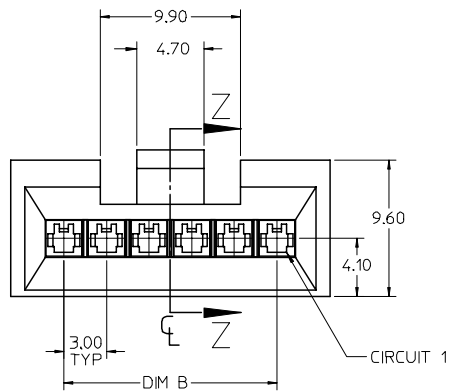

13 12 11 10 9 8 7 6 5 4 3 2 1

J
I
H
G
F
E
D
C
B
A

J
I
H
G
F
E
D
C
B
A

SECTION Z-Z

NOTES:

1. MATERIAL: UNFILLED POLYESTER (PBT),
UL94V-0. COLOR - BLACK
2. FINISH: N/A
3. PRODUCT SPEC: PS-45218-001
4. BULK PACK PER: PK-45218-001
5. THIS PLUG IS TO BE USED WITH MOLEX MALE CRIMP TERMINALS.
(SEE DRAWING SD-43031-****)
6. THIS PLUG MATES WITH MOLEX RECEPTACLE 45219.

MATERIAL NO.	CIRCUITS	A	B	STATUS
45218-0001	6	22.50	15.00	ACTIVE
45218-0002	8	28.50	21.00	NOT TOOLED
45218-0003	16	52.50	45.00	NOT TOOLED
45218-0004	11	37.50	30.00	NOT TOOLED
45218-0005	10	34.50	27.00	NOT TOOLED

REVISE NOTE 6 E.C. NO: UCP2006-2349 DRAWN:SSOUSEK 2006/04/17 CHKD:LSHMDT 2006/04/18 APPR:FSM TH 2006/04/18 B2	DESCRIPTION B2	QUALITY SYMBOLS ▽=0 ▽=0	GENERAL TOLERANCES (UNLESS SPECIFIED)		DIMENSION STYLE MM ONLY		SCALE 4:1	DESIGN UNITS METRIC	THIRD ANGLE PROJECTION		
			4 PLACES ± --- ± ---	mm INCH	DRAWN BY BURLESON	DATE 01/07/13	MICROFIT BMI SINGLE ROW PLUG				
			3 PLACES ± --- ± ---		CHECKED BY MUELLER	DATE 01/07/13					
			2 PLACES ± 0.20 ± ---		APPROVED BY EDGLEY	DATE 01/07/13	SEE CHART		MATERIAL NO. SD-45218-001	DOCUMENT NO.	SHEET NO. 1 OF 1
DRAFT WHERE APPLICABLE MUST REMAIN WITHIN DIMENSIONS			SIZE C		THIS DRAWING CONTAINS INFORMATION THAT IS PROPRIETARY TO MOLEX INCORPORATED AND SHOULD NOT BE USED WITHOUT WRITTEN PERMISSION						