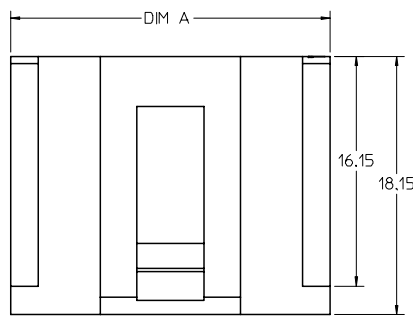

13 12 11 10 9 8 7 6 5 4 3 2 1

J
I
H
G
F
E
D
C
B
A

J
I
H
G
F
E
D
C
B
A

SECTION Z-Z

NOTES:

1. MATERIAL: UNFILLED POLYESTER (PBT),
UL94V-0. COLOR - BLACK
2. FINISH: N/A
3. PRODUCT SPEC: PS-45218-001
4. BULK PACK PER: PK-45218-001
5. THIS PLUG IS TO BE USED WITH MOLEX MALE CRIMP TERMINALS.
(SEE DRAWING SD-43031-****)
6. THIS PLUG MATES WITH MOLEX RECEPTACLE 45219.

REVISE NOTE 6 E.C. NO: UCP2006-2349 DRAWN:SSOUSEK 2006/04/17 CHKD:LSHMDT 2006/04/18 APPR:FSM TH 2006/04/18 B2	DESCRIPTION B2	QUALITY SYMBOLS ▽=0 ▽=0	GENERAL TOLERANCES (UNLESS SPECIFIED)		DIMENSION STYLE MM ONLY		SCALE 4:1	DESIGN UNITS METRIC	THIRD ANGLE PROJECTION		
			4 PLACES ± --- ± ---	mm INCH	DRAWN BY BURLESON	DATE 01/07/13	MICROFIT BMI SINGLE ROW PLUG				
			3 PLACES ± --- ± ---		CHECKED BY MUELLER	DATE 01/07/13					
			2 PLACES ± 0.20 ± ---		APPROVED BY EDGLEY	DATE 01/07/13	SEE CHART		MATERIAL NO. SD-45218-001	DOCUMENT NO.	SHEET NO. 1 OF 1
DRAFT WHERE APPLICABLE MUST REMAIN WITHIN DIMENSIONS			SIZE C		THIS DRAWING CONTAINS INFORMATION THAT IS PROPRIETARY TO MOLEX INCORPORATED AND SHOULD NOT BE USED WITHOUT WRITTEN PERMISSION						