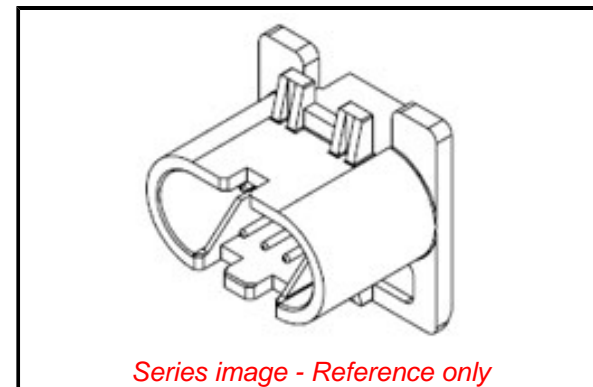

Physical

Circuits (maximum) 8
 Color - Resin Black
 Flammability 94V-0
 Gender Plug
 Glow-Wire Compliant No
 Lock to Mating Part None
 Material - Resin Polyester
 Net Weight 2.360/g
 Number of Rows 2
 Packaging Type Bag
 Panel Mount Yes
 Pitch - Mating Interface 2.50mm
 Stackable No
 Temperature Range - Operating -40°C to +105°C

Electrical

Current - Maximum per Contact 3.0A

Solder Process Data

Lead-free Process Capability N/A

Material Info

Reference - Drawing Numbers

Sales Drawing SD-45626-008

EU ELV