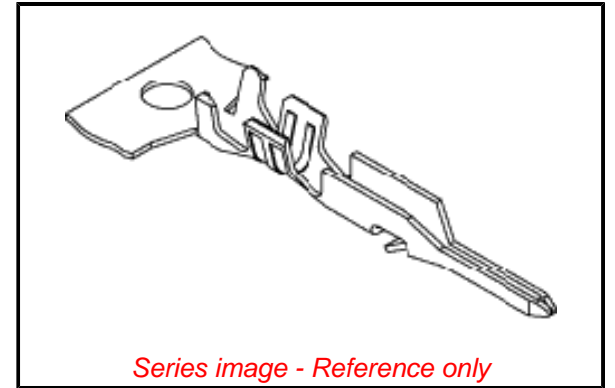

PLEASE CHECK WWW.MOLEX.COM FOR LATEST PART INFORMATION

Part Number: [0456270002](#)
Status: **Active**
Overview: [SPOX BMI Connector System](#)
Description: 2.50mm Pitch SPOX BMI Male Crimp Terminal, 22 - 24 AWG, Reel

Documents:

[Drawing (PDF)](#) [RoHS Certificate of Compliance (PDF)](#)
[Product Specification PS-45579-001-001 (PDF)](#)

General

Product Family	Crimp Terminals
Series	45627
Application	Signal
Crimp Quality Equipment	Yes
Overview	SPOX BMI Connector System
Product Name	SPOX BMI
UPC	822348849208

Physical

Gender	Male
Material - Metal	Phosphor Bronze
Material - Plating Mating	Tin
Material - Plating Termination	Tin
Net Weight	0.067/g
Packaging Type	Reel
Plating min - Mating	2.540µm
Plating min - Termination	2.540µm
Termination Interface: Style	Crimp or Compression
Wire Insulation Diameter	1.90mm max.
Wire Size AWG	22, 24
Wire Size mm²	N/A

Solder Process Data

Lead-freeProcess Capability	N/A

Material Info

Reference - Drawing Numbers

Product Specification	PS-45579-001-001
Sales Drawing	SD-45627-002

EU ELV

Not Relevant

EU RoHS

Compliant

REACH SVHC

Not Contained Per
-ED/01/2018 (15
January 2018)

Halogen-Free

Status

Low-Halogen

Need more information on product environmental compliance?

Email productcompliance@molex.com
Please visit the [Contact Us](#) section for any non-product compliance questions.

China ROHS

ELV

RoHS Phthalates

Green Image

Not Relevant

Not Contained

Search Parts in this Series

[45627](#) Series

Use With

[45626](#)