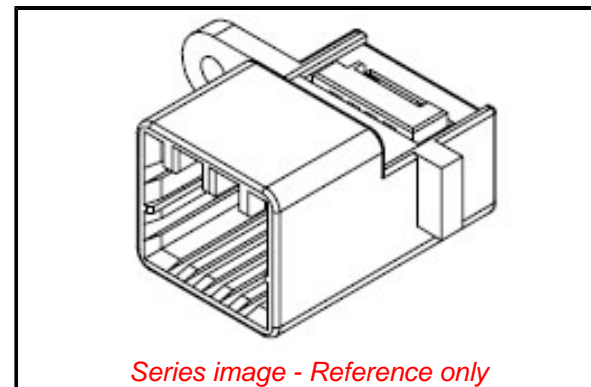

PLEASE CHECK WWW.MOLEX.COM FOR LATEST PART INFORMATION

Part Number: **0491021210**
Status: **Active**
Description: 2.50mm Pitch Male Housing, for 1.02mm Diameter Terminal, Used in Car Mirror Applications

Documents:

[3D Model](#) [Product Specification PS-104000-001-013 (PDF)](#)
[3D Model (PDF)](#) [RoHS Certificate of Compliance (PDF)](#)
[Drawing (PDF)](#)

General

Product Family Crimp Housings
Series [49102](#)
Application Power, Wire-to-Board
Product Name N/A
UPC 822348302758

Physical

Circuits (maximum) 12
Color - Resin Natural, Yellow
Gender Plug
Glow-Wire Capable No
Lock to Mating Part Yes
Material - Resin Polyester
Net Weight 6.200/g
Number of Rows 2
Packaging Type Bag
Panel Mount Yes
Pitch - Mating Interface 2.50mm
Polarized to Mating Part Yes
Stackable No
Temperature Range - Operating -40° to +120°C

Electrical

Current - Maximum per Contact 5.0A

Material Info

Reference - Drawing Numbers

Product Specification PS-104000-001-013
Sales Drawing SD-49102-001

EU ELV

Compliant

EU RoHS

Compliant

REACH SVHC

Not Contained Per -
D(2020)9139-DC (19
Jan 2021)

Halogen-Free

Status

Low-Halogen

For more information, please visit [Contact US](#)

China ROHS

Not Relevant

ELV

Compliant

RoHS Phthalates

Not Contained

Search Parts in this Series

[49102 Series](#)

Mates With

[640021215](#)

Use With

[506609001](#)