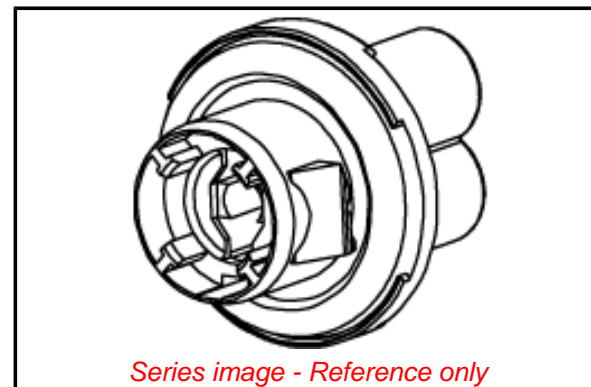

PLEASE CHECK WWW.MOLEX.COM FOR LATEST PART INFORMATION

Part Number: [0495050215](#)
Status: **Active**
Overview: Automotive Bulb Sockets
Description: Bulb Socket, Sealed, For W16W, 35.50mm Socket Length, 2 Circuits

Physical

Circuits (Loaded)	2
Circuits (maximum)	2
Color - Resin	Gray
Durability (mating cycles max)	Contact Molex
Entry Angle	Vertical
Keying to Mating Part	N/A
Material - Resin	Nylon
Net Weight	5.400/g
PCB Retention	None
Packaging Type	Bag
Pitch - Mating Interface	8.70mm
Temperature Range - Operating	-40°C to +80°C

Electrical

Current - Maximum per Contact	7.0A
Voltage - Maximum	12V

Material Info

Reference - Drawing Numbers

Product Specification	PS-49505-001
Sales Drawing	SD-49505-002

Series image - Reference only

EU ELV