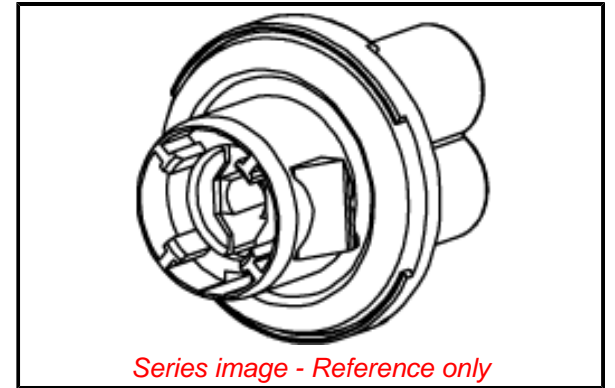

Physical

Circuits (Loaded)	2
Circuits (maximum)	2
Color - Resin	Gray
Durability (mating cycles max)	Contact Molex
Entry Angle	Vertical
Keying to Mating Part	None
Material - Resin	Nylon
Net Weight	5.776/g
PCB Locator	No
PCB Retention	N/A
Packaging Type	Bag
Pitch - Mating Interface	N/A
Temperature Range - Operating	-40° to +85°C
Termination Interface: Style	Through Hole

Electrical

Current - Maximum per Contact	7.0A
Voltage - Maximum	12V

Solder Process Data

Lead-freeProcess Capability	N/A
-----------------------------	-----

Material Info

Reference - Drawing Numbers

Packaging Specification	PK-49505-002-001
Product Specification	PS-49505-001-001
Sales Drawing	SD-49505-004