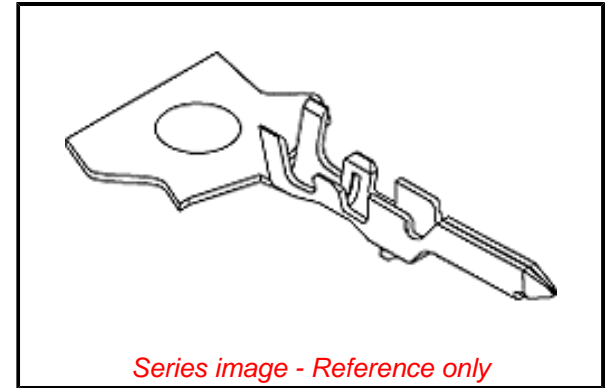

PLEASE CHECK WWW.MOLEX.COM FOR LATEST PART INFORMATION

Part Number: **0501258000**
Status: **Active**
Overview: PicoBlade Connector System
Description: 1.25mm Pitch PicoBlade Crimp Terminal 50125, 26-28 AWG, Reel

Documents:

[3D Model](#) [Product Specification PS-51021-009-001 \(PDF\)](#)
[Drawing \(PDF\)](#) [RoHS Certificate of Compliance \(PDF\)](#)

General

Product Family	Crimp Terminals
Series	<u>50125</u>
Application	Signal
Crimp Quality Equipment	Yes
Current Derating Order No	987651-3691
Overview	<u>PicoBlade Connector System</u>
Packaging Alternative	<u>50125-8100</u> (Loose)
Product Name	PicoBlade
UPC	800753630260

Physical

Gender	Male
Material - Metal	Phosphor Bronze
Material - Plating Mating	Tin
Material - Plating Termination	Tin
Net Weight	17.100/mg
Packaging Type	Reel
Plating min - Mating	0.889µm
Plating min - Termination	0.914µm
Termination Interface: Style	Crimp or Compression
Wire Insulation Diameter	0.50-1.00mm
Wire Size AWG	26, 28
Wire Size mm ²	N/A

Electrical

Current - Maximum per Contact	1.0A
Voltage - Maximum	125V

Material Info

Reference - Drawing Numbers

Crimp Specification	CS-50125_50133
Product Specification	PS-51021-009-001
Sales Drawing	SD-50125-8*00