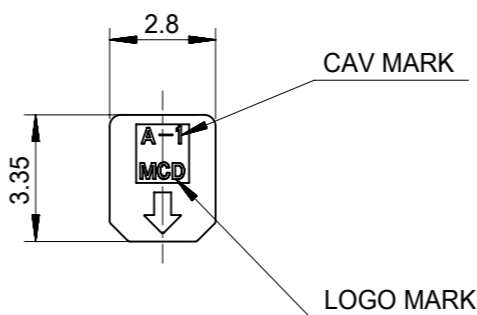

(2:1)

(10:1)

防水面 (全周)
SEALING AREA (ALL ROUND)

NOTES

1.適用メスハウジング
APPLICABLE FEMALE HOUSING

PART NAME	PART NO.
FEMALE ASSY 44P	503137-44*1
FEMALE ASSY R 60P	503136-60*1
COMPACTUS 66WAY ASSY	560152-66*1
	560152-66*2
COMPACTUS 80WAY ASSY	560154-80*1
	560154-80*2
COMPACTUS 114WAY ASSY	560155-14*1
	560155-14*2

2.材質 : PBT 色 : グレー
MATERIAL : PBT COLOR : GRAY
3.使用する際は、適用メスハウジングの指定箇所に確実に装着されているか確認の事。
本製品の取扱いに関しては、適用メスハウジングに対応する取扱説明書を参照ください。
THE SPECIFIED POSITION IS ASSEMBLY.
ABOUT THE HANDLING OF THIS PRODUCT, PLEASE REFER TO AN HANDLING MANUAL FOR THE APPLICABLE FEMALE HOUSING.
4.防水面に傷等無き事。
SEALING AREA : NO SCRATCHES AND NO CRACK.

DIMENSION UNITS	SCALE	CURRENT REV DESC:
mm	10:1	
EC NO: 624399		
DRWN: GABE 2019/09/20		
CHK'D: TIIDA01 2019/09/24		
APPR: TOSADA 2019/09/24		
INITIAL REVISION:		
DRWN: YHINO 2009/03/04		
APPR: MAYAMAMOTO 2010/08/05		
THIRD ANGLE PROJECTION	DRAWING	SERIES
⊕	A3-SIZE	503131

molex			
040 DUMMY PLUG HOUSING			
PRODUCT CUSTOMER DRAWING			
DOCUMENT NUMBER	DOC TYPE	DOC PART	REVISION
SD-503131-001	PSD	001	A1
MATERIAL NUMBER	CUSTOMER	SHEET NUMBER	
503131-0151	GENERAL MARKET	1 OF 1	