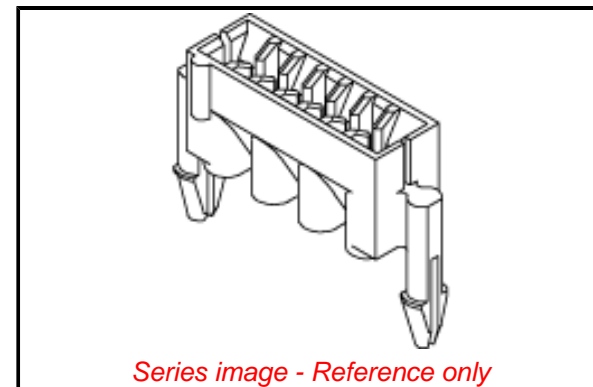

PLEASE CHECK WWW.MOLEX.COM FOR LATEST PART INFORMATION

Part Number: [0510160300](#)
Status: **Active**
Description: 1.50mm Pitch Cable Holder, Vertical, for Ribbon Cable, 3 Circuits

Documents:

[3D Model](#) [Product Specification PS-51016-001 (PDF)](#)
[Drawing (PDF)](#) [RoHS Certificate of Compliance (PDF)](#)

General

Product Family Ribbon Cable / Wire Trap Connectors
Series [51016](#)
Component Type One Piece
Glow-Wire Capable No
Product Name Board-in, Cable Holder
UPC 800753751934

Physical

Circuits (Loaded) 3
Color - Resin Natural
Entry Angle Vertical
Lock to Mating Part None
Material - Plating Mating N/A
Material - Resin Nylon
Net Weight 124.000/mg
Number of Rows 1
PCB Locator Yes
PCB Retention Yes
PCB Thickness - Recommended 1.60mm
Packaging Type Bag
Pitch - Mating Interface 1.50mm
Polarized to Mating Part N/A
Polarized to PCB Yes
Stackable No
Surface Mount Compatible (SMC) No
Temperature Range - Operating -40° to +105°C
Wire Insulation Diameter 1.30mm max.
Wire Size AWG 26
Wire/Cable Type Ribbon Cable

Electrical

Current - Maximum per Contact N/A
Voltage - Maximum N/A

Material Info

Reference - Drawing Numbers

Product Specification PS-51016-001
Sales Drawing SD-51016-001, SD-51016-002

EU ELV

Not Relevant

EU RoHS

Compliant

REACH SVHC

Not Contained Per -
ED/61/2018 (27 June
2018)

Halogen-Free

Status

Low-Halogen

For more information, please visit [Contact US](#)

China ROHS

ELV

RoHS Phthalates

China RoHS

Green Image

Not Relevant

Not Contained

Search Parts in this Series

[51016 Series](#)

Mates With

N/A

Use With

Topcoated Ribbon Cable