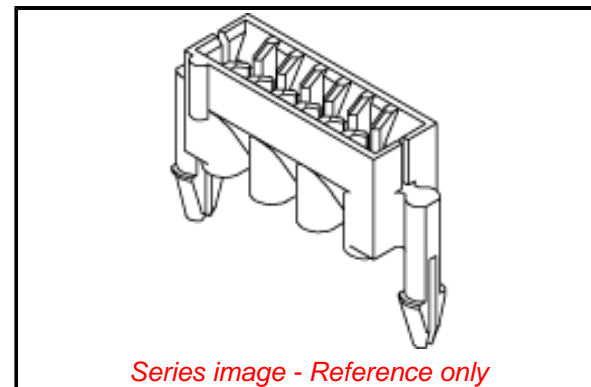

PLEASE CHECK WWW.MOLEX.COM FOR LATEST PART INFORMATION

Part Number: **0510160700**
Status: **Active**
Description: 1.50mm Pitch Cable Holder, Vertical, for Ribbon Cable, 7 Circuits

Documents:

[3D Model](#) [Product Specification PS-51016-001 (PDF)](#)
[Drawing (PDF)](#) [RoHS Certificate of Compliance (PDF)](#)

General

Product Family Ribbon Cable / Wire Trap Connectors
Series [51016](#)
Component Type One Piece
Glow-Wire Capable No
Product Name Board-in, Cable Holder
UPC 800753575448

Physical

Circuits (Loaded) 7
Color - Resin Natural
Entry Angle Vertical
Lock to Mating Part None
Material - Plating Mating N/A
Material - Resin Nylon
Net Weight 210.000/mg
Number of Rows 1
PCB Locator Yes
PCB Retention Yes
PCB Thickness - Recommended 1.60mm
Packaging Type Bag
Pitch - Mating Interface 1.50mm
Polarized to Mating Part N/A
Polarized to PCB Yes
Stackable No
Surface Mount Compatible (SMC) No
Temperature Range - Operating -40° to +105°C
Wire Insulation Diameter 1.30mm max.
Wire Size AWG 26
Wire/Cable Type Ribbon Cable

Electrical

Current - Maximum per Contact N/A
Voltage - Maximum N/A

Material Info

Reference - Drawing Numbers

Product Specification PS-51016-001
Sales Drawing SD-51016-001, SD-51016-002

EU ELV

Not Relevant

EU RoHS

Compliant

REACH SVHC

Not Contained Per
-ED/88/2018 (15
January 2019)

Halogen-Free

Status

Low-Halogen

For more information, please visit [Contact US](#)

China ROHS

ELV

RoHS Phthalates

China RoHS

Green Image

Not Relevant

Not Contained

Search Parts in this Series

[51016 Series](#)

Mates With

N/A

Use With

Topcoated Ribbon Cable