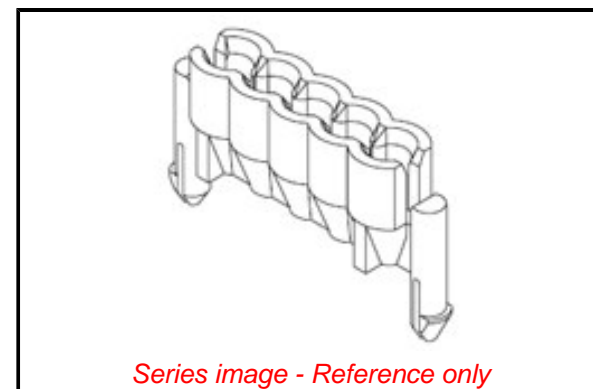

PLEASE CHECK WWW.MOLEX.COM FOR LATEST PART INFORMATION

Part Number: [0510481200](#)
Status: **Active**
Overview: Board-in Connectors
Description: 2.00mm Pitch Cable Holder, Vertical, Low Profile, for Ribbon Cable, 12 Circuits

Documents:

3D Model	3D Model (PDF)
Drawing (PDF)	RoHS Certificate of Compliance (PDF)

General

Product Family	Ribbon Cable / Wire Trap Connectors
Series	51048
Component Type	One Piece
Glow-Wire Capable	No
Overview	<u>Board-in Connectors</u>
Product Name	Board-in, Cable Holder
UPC	800753574816

Physical

Circuits (Loaded)	12
Color - Resin	Natural
Entry Angle	Vertical
Lock to Mating Part	None
Material - Plating Mating	N/A
Material - Resin	Nylon
Net Weight	255.100/mg
Number of Rows	1
PCB Retention	Yes
PCB Thickness - Recommended	1.60mm
Packaging Type	Bag
Pitch - Mating Interface	2.00mm
Pitch - Termination Interface	2.00mm
Polarized to Mating Part	N/A
Polarized to PCB	No
Stackable	No
Surface Mount Compatible (SMC)	No
Temperature Range - Operating	-40° to +105°C
Wire Insulation Diameter	1.60mm max.
Wire Size AWG	26
Wire/Cable Type	Ribbon Cable

Electrical

Current - Maximum per Contact	N/A
Voltage - Maximum	N/A

Material Info

Reference - Drawing Numbers

Sales Drawing	SD-51048-001

EU ELV

Not Relevant

EU RoHS

Compliant

REACH SVHC

Not Contained Per -
D(2020)9139-DC (19
Jan 2021)

Halogen-Free

Status

Low-Halogen

For more information, please visit [Contact US](#)

China ROHS

ELV

RoHS Phthalates

China RoHS

Green Image

Not Relevant

Not Contained

Search Parts in this Series

51048 Series

Mates With

N/A

Use With

Topcoated Ribbon Cable