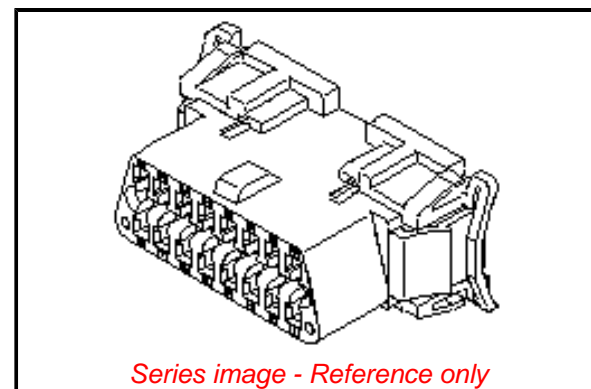

PLEASE CHECK WWW.MOLEX.COM FOR LATEST PART INFORMATION

Part Number: [0511151601](#)
Status: **Active**
Description: 4.00mm Pitch, OBD-II Wire-to-Wire Receptacle Housing, Panel Mount, 16 Circuits

Documents:

3D Model	Product Specification PS-68503-001-001 (PDF)
3D Model (PDF)	Application Specification AS-51115-001-007 (PDF)
Drawing (PDF)	RoHS Certificate of Compliance (PDF)
Product Specification PS-51115-001-001 (PDF)	

General

Product Family	Crimp Housings
Series	51115
Application	Power, Wire-to-Wire
Product Name	OBD-II
UPC	800754367707

Physical

Circuits (maximum)	16
Color - Resin	Black
Gender	Receptacle
Glow-Wire Capable	No
Keying to Mating Part	None
Lock to Mating Part	Yes
Material - Resin	Polyester
Net Weight	10330.000/mg
Number of Rows	2
Packaging Type	Tray
Panel Mount	Yes
Pitch - Mating Interface	4.00mm
Stackable	No
Temperature Range - Operating	-40° to +85°C

Solder Process Data

Lead-freeProcess Capability	N/A

Material Info

Reference - Drawing Numbers

Application Specification	AS-51115-001-007
Product Specification	PS-51115-001-001, PS-68503-001-001
Sales Drawing	SD-51115-XX0X-001

Series image - Reference only

EU ELV

Compliant

EU RoHS

Compliant

REACH SVHC

Not Contained Per -
D(2021)4569-DC (8
July 2021)

Halogen-Free

Status

Not Low-Halogen

For more information, please visit [Contact US](#)

China ROHS	Green Image
ELV	Compliant
RoHS Phthalates	Not Contained

Search Parts in this Series

[51115 Series](#)

Mates With

OBD-II Male Housing [685031602](#)

Use With

[50420 Terminal](#) . [51117 Retainer](#)