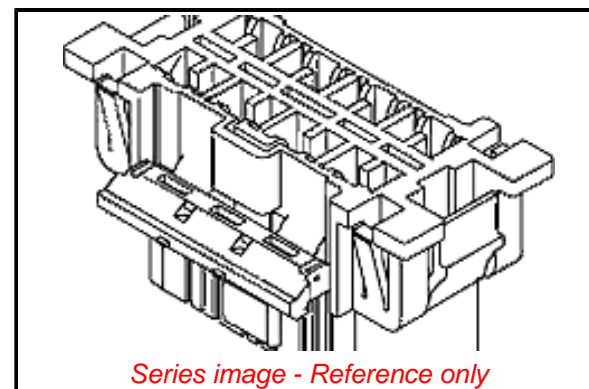

PLEASE CHECK WWW.MOLEX.COM FOR LATEST PART INFORMATION

Part Number: [0511541600](#)
Status: **Active**
Description: 4.00mm Pitch, OBD-II Wire-to-Wire Receptacle Housing Panel Mount

Documents:

3D Model	Application Specification AS-51154-001-001 (PDF)
Drawing (PDF)	Packaging Specification PK-51154-001-001 (PDF)
3D Model (PDF)	RoHS Certificate of Compliance (PDF)

General

Product Family	Crimp Housings
Series	51154
Application	Power, Wire-to-Wire
Product Name	OBD-II
UPC	800753324558

Physical

Circuits (maximum)	16
Color - Resin	White
Gender	Receptacle
Glow-Wire Capable	No
Lock to Mating Part	Yes
Material - Resin	Polyester
Net Weight	10320.000/mg
Number of Rows	2
Packaging Type	Tray
Panel Mount	Yes
Pitch - Mating Interface	4.00mm
Polarized to Mating Part	Yes
Stackable	No
Temperature Range - Operating	-40° to +85°C

Electrical

Current - Maximum per Contact	8.0A

Solder Process Data

Lead-freeProcess Capability	N/A

Material Info

Reference - Drawing Numbers

Application Specification	AS-51154-001-001
Packaging Specification	PK-51154-001-001
Sales Drawing	SD-51154-160X-003

EU ELV

Compliant

EU RoHS

Compliant

REACH SVHC

Not Contained Per -
D(2021)4569-DC (8
July 2021)

Halogen-Free

Status

Low-Halogen

For more information, please visit [Contact US](#)

China ROHS

ELV

RoHS Phthalates

China RoHS

Green Image

Compliant

Not Contained

Search Parts in this Series

[51154 Series](#)

Mates With

Connectors for OBD-II Scanner

Use With

[50695 Female Terminal](#)